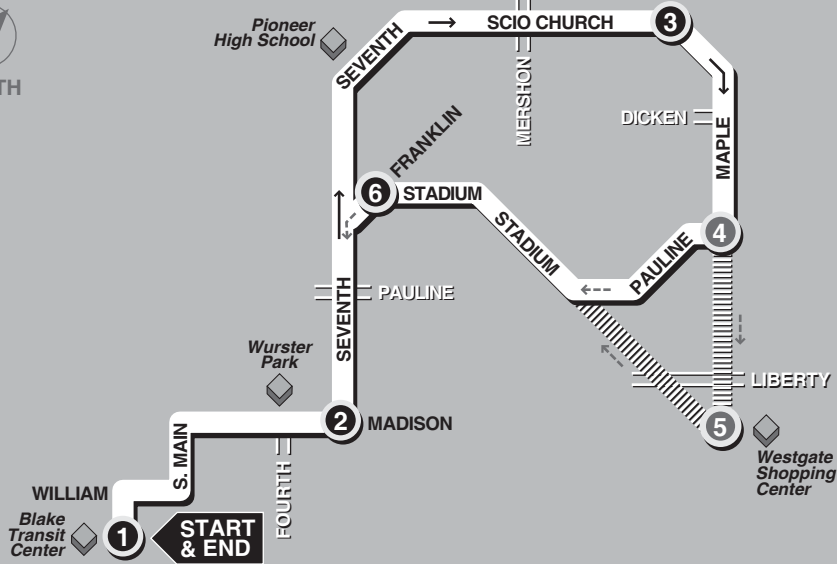

- **1** BUS STARTS AT Blake Transit Center
- **2** Bus arrives at Madison & Seventh
- **3** Bus arrives at Scio Church & S. Maple
- **4** Does bus serve Pauline & S. Maple?
- **5** Does bus serve Westgate Shopping Ctr.?
- **6** Bus arrives at Stadium & Franklin
- **2** Bus arrives at Madison & Seventh
- **1** BUS ENDS AT Blake Transit Center

WEEKDAY SCHEDULE

	1	2	3	4	5	6	2	1
A.M.	6:48	6:52	6:57	6:59	—	7:03	7:06	7:15
	7:18	7:22	7:27	7:29	—	7:33	7:36	7:45
	7:48	7:52	7:57	7:59	—	8:03	8:06	8:15
	8:18	8:22	8:27	8:29	—	8:33	8:36	8:45
	8:48	8:52	8:57	8:59	—	9:03	9:06	9:15
	9:18	9:22	9:27	9:29	—	9:33	9:36	9:45
	9:48	9:52	9:57	9:59	—	10:03	10:06	10:15
	10:48	10:52	10:57	10:59	—	11:03	11:06	11:15
P.M.	11:48	11:52	11:57	11:59	—	12:03	12:06	12:15
	12:48	12:52	12:57	12:59	—	1:03	1:06	1:15
	1:48	1:52	1:57	1:59	—	2:03	2:06	2:15
	2:48	2:52	2:57	2:59	—	3:03	3:06	3:15
	3:48	3:52	3:57	3:59	—	4:03	4:06	4:15
	4:18	4:22	4:27	4:29	—	4:33	4:36	4:45
	4:48	4:52	4:57	4:59	—	5:03	5:06	5:15
	5:18	5:22	5:27	5:29	—	5:33	5:36	5:45
	5:48	5:52	5:57	5:59	—	6:03	6:06	6:15
	6:48	6:52	6:57	6:58	7:00	7:05	7:07	7:15
	7:48	7:52	7:57	7:58	8:00	8:05	8:07	8:15
	8:48	8:52	8:57	8:58	9:00	9:05	9:07	9:15
	9:48	9:52	9:57	9:58	10:00	10:05	10:07	10:15

SATURDAY / SUNDAY SCHEDULE

A.M.	8:48	8:52	8:57	yes	9:00	9:05	9:07	9:15
	9:48	9:52	9:57	yes	10:00	10:05	10:07	10:15
	10:48	10:52	10:57	yes	11:00	11:05	11:07	11:15
	11:48	11:52	11:57	yes	12:00	12:05	12:07	12:15
P.M.	12:48	12:52	12:57	yes	1:00	1:05	1:07	1:15
	1:48	1:52	1:57	yes	2:00	2:05	2:07	2:15
	2:48	2:52	2:57	yes	3:00	3:05	3:07	3:15
	3:48	3:52	3:57	yes	4:00	4:05	4:07	4:15
	4:48	4:52	4:57	yes	5:00	5:05	5:07	5:15
	5:48	5:52	5:57	yes	6:00	6:05	6:07	6:15