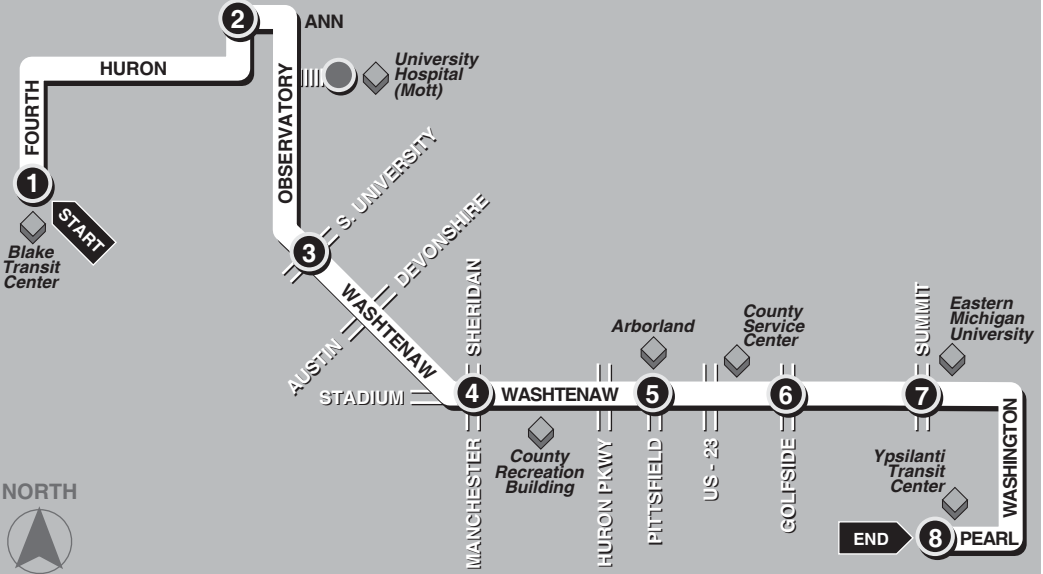

Rt. variation

1 BUS STARTS AT Blake Transit Center

2 Bus arrives at Zina Pitcher & Ann

3 Does bus pull into University Hospital (Mott)?

4 Bus arrives at Washtenaw & S. University

5 Bus arrives at Washtenaw & Sheridan

6 Bus arrives at Washtenaw & Pittsfield

7 Bus arrives at Washtenaw & Golfside

8 BUS ENDS AT Ypsilanti Transit Center

WEEKDAY SCHEDULE

	1	2	3	4	5	6	7	8	
A.M.	B 6:48	6:54	—	7:00	7:05	7:12	7:18	7:23	7:30
	B 7:18	7:24	—	7:30	7:35	7:42	7:48	7:53	8:00
	B 7:33	7:39	—	7:45	7:50	7:57	8:03	8:08	8:15
	B 7:48	7:54	—	8:00	8:05	8:12	8:18	8:23	8:30
	B 8:03	8:09	—	8:15	8:20	8:27	8:33	8:38	8:45
	B 8:18	8:24	—	8:30	8:35	8:42	8:48	8:53	9:00
	B 8:33	8:39	—	8:45	8:50	8:57	9:03	9:08	9:15
	B 8:48	8:54	—	9:00	9:05	9:12	9:18	9:23	9:30
	A 9:18	9:24	9:26	9:30	9:35	9:42	9:48	9:53	10:00
	A 9:48	9:54	9:56	10:00	10:05	10:12	10:18	10:23	10:30
	A 10:18	10:24	10:26	10:30	10:35	10:42	10:48	10:53	11:00
	A 10:48	10:54	10:56	11:00	11:05	11:12	11:18	11:23	11:30
	A 11:18	11:24	11:26	11:30	11:35	11:42	11:48	11:53	12:00
	A 11:48	11:54	11:56	12:00	12:05	12:12	12:18	12:23	12:30
P.M.	A 12:18	12:24	12:26	12:30	12:35	12:42	12:48	12:53	1:00
	A 12:48	12:54	12:56	1:00	1:05	1:12	1:18	1:23	1:30
	A 1:18	1:24	1:26	1:30	1:35	1:42	1:48	1:53	2:00
	A 1:48	1:54	1:56	2:00	2:05	2:12	2:18	2:23	2:30
	A 2:18	2:24	2:26	2:30	2:35	2:42	2:48	2:53	3:00
	A 2:48	2:54	2:56	3:00	3:05	3:12	3:18	3:23	3:30
	A 3:00	3:06	3:08	3:13	3:18	3:27	3:33	3:38	3:45
	B 3:18	3:24	—	3:28	3:33	3:42	3:48	3:53	4:00
	C —	3:28	3:30	3:37	3:42	3:51	—	—	—
	A 3:30	3:36	3:38	3:43	3:48	3:57	4:03	4:08	4:15
	C —	3:43	3:45	3:52	3:57	4:06	—	—	—
	B 3:48	3:54	—	3:58	4:03	4:12	4:18	4:23	4:30
	C —	3:58	4:00	4:07	4:12	4:21	—	—	—
	A 4:00	4:06	4:08	4:13	4:18	4:27	4:33	4:38	4:45
	C —	4:13	4:15	4:22	4:27	4:36	—	—	—
	B 4:18	4:24	—	4:28	4:33	4:42	4:48	4:53	5:00
	C —	4:28	4:30	4:37	4:42	4:51	—	—	—
	A 4:30	4:36	4:38	4:43	4:48	4:57	5:03	5:08	5:15

Schedule continues on next page...