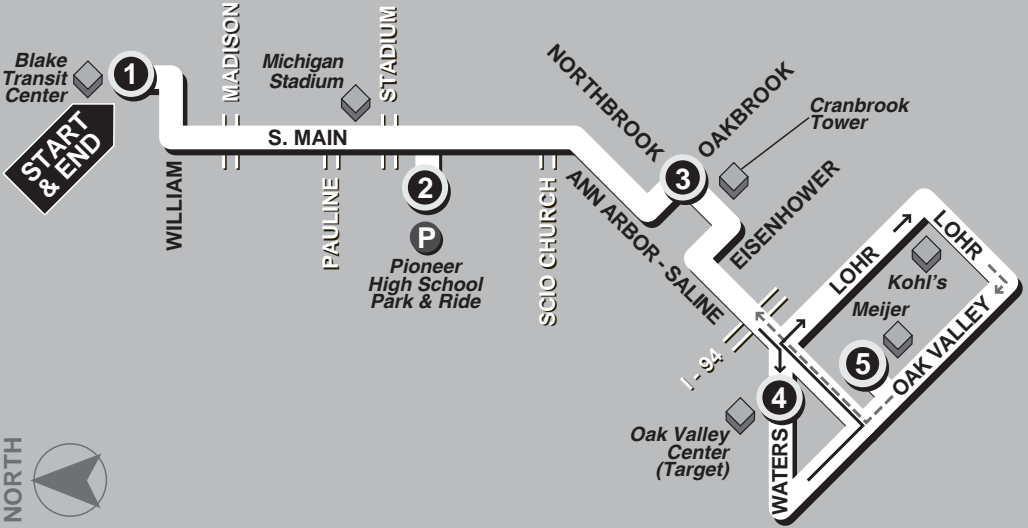

BUS STARTS AT Blake Transit Ctr. 1	Bus arrives at Pioneer HS P&R 2	Bus arrives at Northbrook & Oakbrook 3	Bus arrives at Oak Valley Ctr. 4	Bus arrives at Meijer 5	Bus arrives at Northbrook & Oakbrook 3	Bus arrives at Pioneer HS P&R 2	BUS ENDS AT Blake Transit Ctr. 1

WEEKDAY SCHEDULE

A.M.	1	2	3	4	5	3	2	1
—	—	—	6:20	6:27	6:33	6:38	6:45	6:45
—	—	—	6:50	6:57	7:03	7:08	7:15	7:15
7:03	7:10	7:14	7:20	7:27	7:33	7:38	7:45	7:45
7:33	7:40	7:44	7:50	7:57	8:03	8:08	8:15	8:15
8:03	8:10	8:14	8:20	8:27	8:33	8:38	8:45	8:45
8:33	8:40	8:44	8:50	8:57	9:03	9:08	9:15	9:15
9:03	9:10	9:14	9:20	9:27	9:33	9:38	9:45	9:45
9:33	9:40	9:44	9:50	9:57	10:03	10:08	10:15	10:15
10:03	10:10	10:14	10:20	10:27	10:33	10:38	10:45	10:45
10:33	10:40	10:44	10:50	10:57	11:03	11:08	11:15	11:15
11:03	11:10	11:14	11:20	11:27	11:33	11:38	11:45	11:45
11:33	11:40	11:44	11:50	11:57	12:03	12:08	12:15	12:15
12:03	12:10	12:14	12:20	12:27	12:33	12:38	12:45	12:45
12:33	12:40	12:44	12:50	12:57	1:03	1:08	1:15	1:15
1:03	1:10	1:14	1:20	1:27	1:33	1:38	1:45	1:45
1:33	1:40	1:44	1:50	1:57	2:03	2:08	2:15	2:15
2:03	2:10	2:14	2:20	2:27	2:33	2:38	2:45	2:45
2:33	2:40	2:44	2:50	2:57	3:03	3:08	3:15	3:15
3:03	3:10	3:14	3:20	3:27	3:33	3:38	3:45	3:45
3:33	3:40	3:44	3:50	3:57	4:03	4:08	4:15	4:15
4:03	4:10	4:14	4:20	4:27	4:33	4:38	4:45	4:45
4:33	4:40	4:44	4:50	4:57	5:03	5:08	5:15	5:15
5:03	5:10	5:14	5:20	5:27	5:33	5:38	5:45	5:45
5:33	5:40	5:44	5:50	5:57	6:03	6:08	6:15	6:15
6:03	6:10	6:14	6:20	6:27	6:33	6:38	6:45	6:45
6:33	6:40	6:44	6:50	6:57	7:03	7:08	7:15	7:15
7:03	7:10	7:14	7:20	7:27	7:33	7:38	7:45	7:45
8:03	8:10	8:14	8:20	8:27	8:33	8:38	8:45	8:45
9:03	9:10	9:14	9:20	9:27	9:33	9:38	9:45	9:45
10:03	10:10	10:14	10:20	10:27	10:33	10:38	10:45	10:45

SATURDAY / SUNDAY SCHEDULE

A.M.	1	2	3	4	5	3	2	1
8:03*	8:10*	8:14*	8:20*	8:27*	8:33*	8:38*	8:45*	8:45*
9:03	9:10	9:14	9:20	9:27	9:33	9:38	9:45	9:45
10:03	10:10	10:14	10:20	10:27	10:33	10:38	10:45	10:45
11:03	11:10	11:14	11:20	11:27	11:33	11:38	11:45	11:45
12:03	12:10	12:14	12:20	12:27	12:33	12:38	12:45	12:45
1:03	1:10	1:14	1:20	1:27	1:33	1:38	1:45	1:45
2:03	2:10	2:14	2:20	2:27	2:33	2:38	2:45	2:45
3:03	3:10	3:14	3:20	3:27	3:33	3:38	3:45	3:45
4:03	4:10	4:14	4:20	4:27	4:33	4:38	4:45	4:45
5:03	5:10	5:14	5:20	5:27	5:33	5:38	5:45	5:45
6:03	6:10	6:14	6:20	6:27	6:33	6:38	6:45	6:45

*Trip does not operate on Sundays.