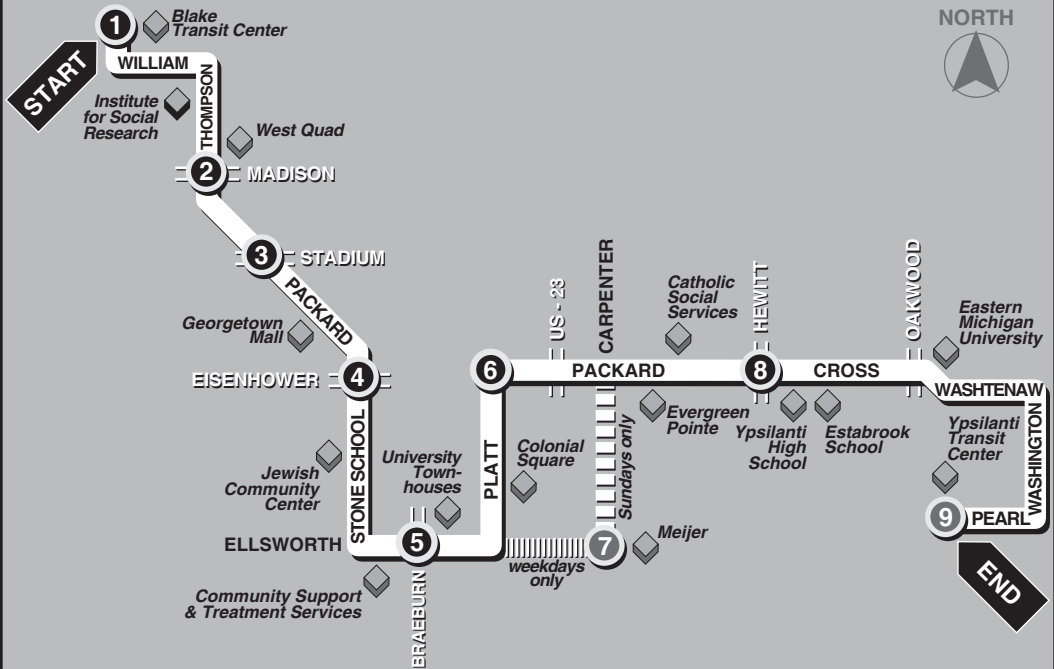

BUS STARTS AT
Blake Transit
Center

Bus arrives at
Thompson &
Madison

Bus arrives at
Packard &
Stadium

Bus arrives at
Stone School
& Eisenhower

Bus arrives at
Ellsworth &
Braeburn

Bus arrives at
Packard &
Platt

Does bus travel to
Meijer on
Carpenter Rd.?

Bus arrives at
Packard &
Hewitt

DOES BUS END AT
Ypsilanti
Transit Center?

1

2

3

4

5

6

7

8

9

WEEKDAY SCHEDULE

A.M.

6:48	6:53	6:58	7:01	7:06	7:11	—	7:19	7:30
7:03	7:07	7:12	7:16	7:21	—	7:25	—	—
7:18	7:23	7:28	7:31	7:36	7:41	—	7:49	8:00
7:33	7:37	7:42	7:46	7:51	—	7:55	—	—
7:48	7:53	7:58	8:01	8:06	8:11	—	8:19	8:30
8:03	8:07	8:12	8:16	8:21	—	8:25	—	—
8:18	8:23	8:28	8:31	8:36	8:41	—	8:49	9:00
8:33	8:37	8:42	8:46	8:51	—	8:55	—	—
8:48	8:53	8:58	9:01	9:06	9:11	—	9:19	9:30
9:03	9:07	9:12	9:16	9:21	—	9:25	—	—
9:18	9:23	9:28	9:31	9:36	9:41	—	9:49	10:00
9:33	9:37	9:42	9:46	9:51	—	9:55	—	—
9:48	9:53	9:58	10:01	10:06	10:11	—	10:19	10:30
10:03	10:07	10:12	10:16	10:21	—	10:25	—	—
10:18	10:23	10:28	10:31	10:36	10:41	—	10:49	11:00
10:33	10:37	10:42	10:46	10:51	—	10:55	—	—
10:48	10:53	10:58	11:01	11:06	11:11	—	11:19	11:30
11:03	11:07	11:12	11:16	11:21	—	11:25	—	—
11:18	11:23	11:28	11:31	11:36	11:41	—	11:49	12:00
11:33	11:37	11:42	11:46	11:51	—	11:55	—	—

P.M.

11:48	11:53	11:58	12:01	12:06	12:11	—	12:19	12:30
12:03	12:07	12:12	12:16	12:21	—	12:25	—	—
12:18	12:23	12:28	12:31	12:36	12:41	—	12:49	1:00
12:33	12:37	12:42	12:46	12:51	—	12:55	—	—
12:48	12:53	12:58	1:01	1:06	1:11	—	1:19	1:30
1:03	1:07	1:12	1:16	1:21	—	1:25	—	—
1:18	1:23	1:28	1:31	1:36	1:41	—	1:49	2:00
1:33	1:37	1:42	1:46	1:51	—	1:55	—	—
1:48	1:53	1:58	2:01	2:06	2:11	—	2:19	2:30
2:03	2:07	2:12	2:16	2:21	—	2:25	—	—

Schedule continues on next page...