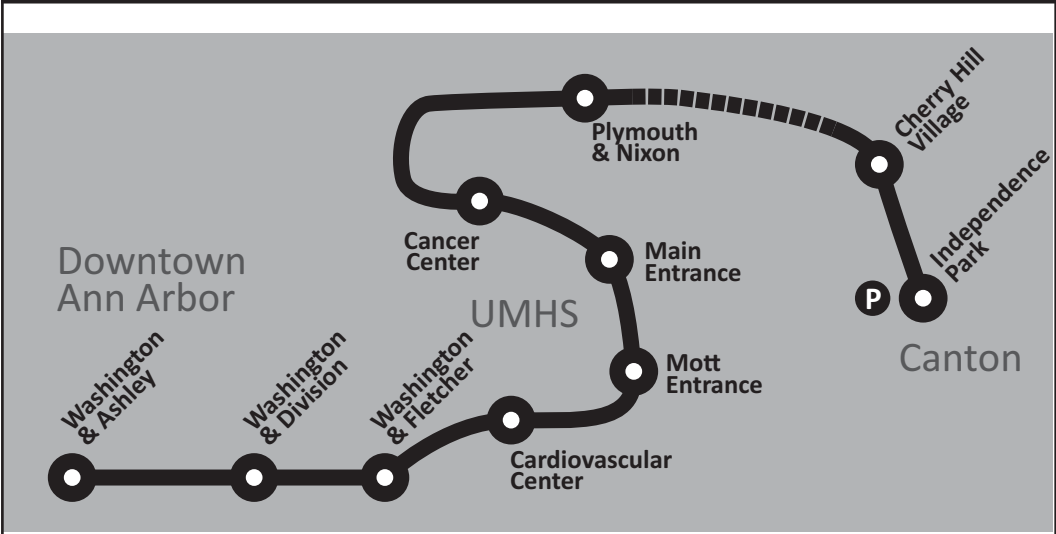

A2EXPRESS - CANTON

► To & From Canton ►

ROUTES AND SCHEDULES ARE SUBJECT TO CHANGE.
Email express.bus@theride.org or call 734.996.0400 for latest schedule info.
More information about this service can be found on pages 16 & 17.

TO ANN ARBOR

	<i>BUS STARTS AT Independence Park</i>	<i>Bus departs from Cherry Hill Rd & Ridge Rd</i>	<i>Bus arrives at Plymouth & Nixon</i>	<i>Bus arrives at UMHS Cancer Center</i>	<i>Bus arrives at Washington & Fletcher</i>	<i>BUS ENDS AT Washington & Ashley</i>
	WEEKDAY SCHEDULE					
AM	6:07	6:11	6:28	6:34	6:40	6:43
	7:17	7:21	7:39	7:47	7:54	7:58

TO CANTON

	<i>BUS STARTS AT Washington & Ashley</i>	<i>Bus departs from Washington & Fletcher</i>	<i>Bus departs from UMHS Cancer Center</i>	<i>Bus departs from Plymouth & Nixon</i>	<i>Bus arrives at Cherry Hill Rd & Ridge Rd</i>	<i>BUS ENDS AT Independence Park</i>
	WEEKDAY SCHEDULE					
PM	3:35	3:40	3:47	3:54	4:12	4:15
	5:08	5:13	5:20	5:28	5:46	5:49

Use a Commuter Pass, an A2Express Ten-Ride Ticket, or pay $5.00 to ride.
Regular AATA passes and transfers are NOT valid on A2Express routes.