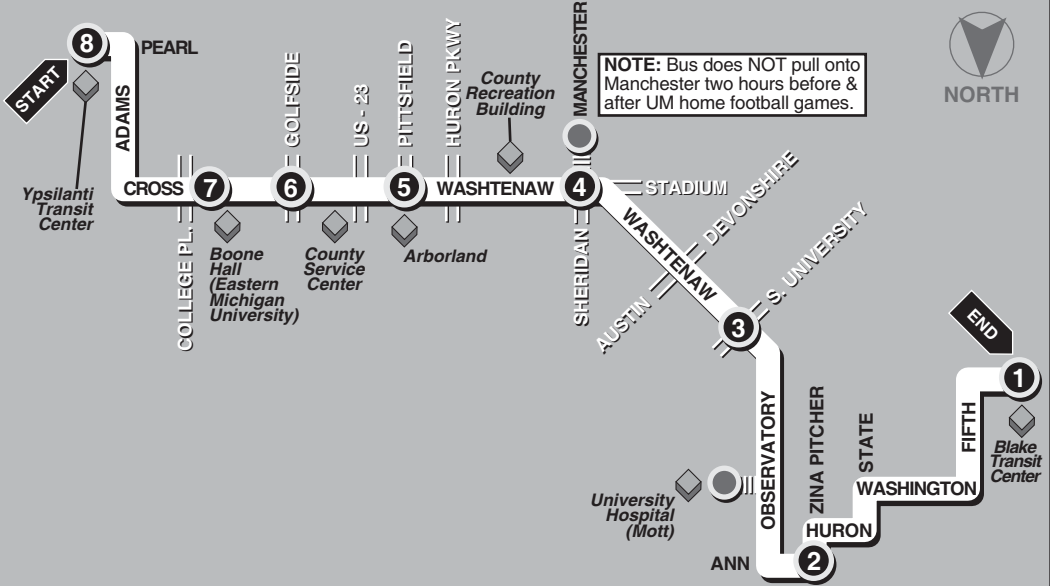

WEEKDAY SCHEDULE

	8	7	6	5	4	●	3	●	2	1
A.M.										
A	6:10	6:13	6:18	6:26	—	6:32	6:38	6:43	6:45	6:55
C	—	—	—	6:42	—	6:48	6:55	7:00	—	—
A	6:30	6:33	6:38	6:46	6:50	—	6:58	7:03	7:05	7:15
C	—	—	—	6:57	—	7:03	7:10	7:15	—	—
A	6:45	6:48	6:53	7:01	7:05	—	7:13	7:18	7:20	7:30
C	—	—	—	7:12	—	7:18	7:25	7:30	—	—
A	7:00	7:03	7:08	7:16	7:20	—	7:28	7:33	7:35	7:45
C	—	—	—	7:27	—	7:33	7:40	7:45	—	—
A	7:15	7:18	7:23	7:31	7:35	—	7:43	7:48	7:50	8:00
C	—	—	—	7:42	—	7:48	7:55	8:00	—	—
A	7:30	7:33	7:38	7:46	7:50	—	7:58	8:03	8:05	8:15
C	—	—	—	7:57	—	8:03	8:10	8:15	—	—
A	7:45	7:48	7:53	8:01	8:05	—	8:13	8:18	8:20	8:30
C	—	—	—	8:12	—	8:18	8:25	8:30	—	—
A	8:00	8:03	8:08	8:16	8:20	—	8:28	8:33	8:35	8:45
C	—	—	—	8:27	—	8:33	8:40	8:45	—	—
A	8:15	8:18	8:23	8:31	8:35	—	8:43	8:48	8:50	9:00
C	—	—	—	8:42	—	8:48	8:55	9:00	—	—
A	8:30	8:33	8:38	8:46	8:50	—	8:58	9:03	9:05	9:15
C	—	—	—	8:57	—	9:03	9:10	9:15	—	—
A	8:45	8:48	8:53	9:01	9:05	—	9:13	9:18	9:20	9:30
C	—	—	—	9:12	—	9:18	9:25	9:30	—	—
A	9:00	9:03	9:08	9:16	9:20	—	9:28	9:33	9:35	9:45
C	—	—	—	9:27	—	9:33	9:40	9:45	—	—
A	9:15	9:18	9:23	9:31	9:35	—	9:43	9:48	9:50	10:00
A	9:30	9:33	9:38	9:46	—	9:51	9:59	10:04	10:06	10:15
A	10:00	10:03	10:08	10:16	—	10:21	10:29	10:34	10:36	10:45
A	10:30	10:33	10:38	10:46	—	10:51	10:59	11:04	11:06	11:15
A	11:00	11:03	11:08	11:16	—	11:21	11:29	11:34	11:36	11:45
A	11:30	11:33	11:38	11:46	—	11:51	11:59	12:04	12:06	12:15
P.M.										
A	12:00	12:03	12:08	12:16	—	12:21	12:29	12:34	12:36	12:45
A	12:30	12:33	12:38	12:46	—	12:51	12:59	1:04	1:06	1:15
A	1:00	1:03	1:08	1:16	—	1:21	1:29	1:34	1:36	1:45
A	1:30	1:33	1:38	1:46	—	1:51	1:59	2:04	2:06	2:15

Schedule continues on next page...