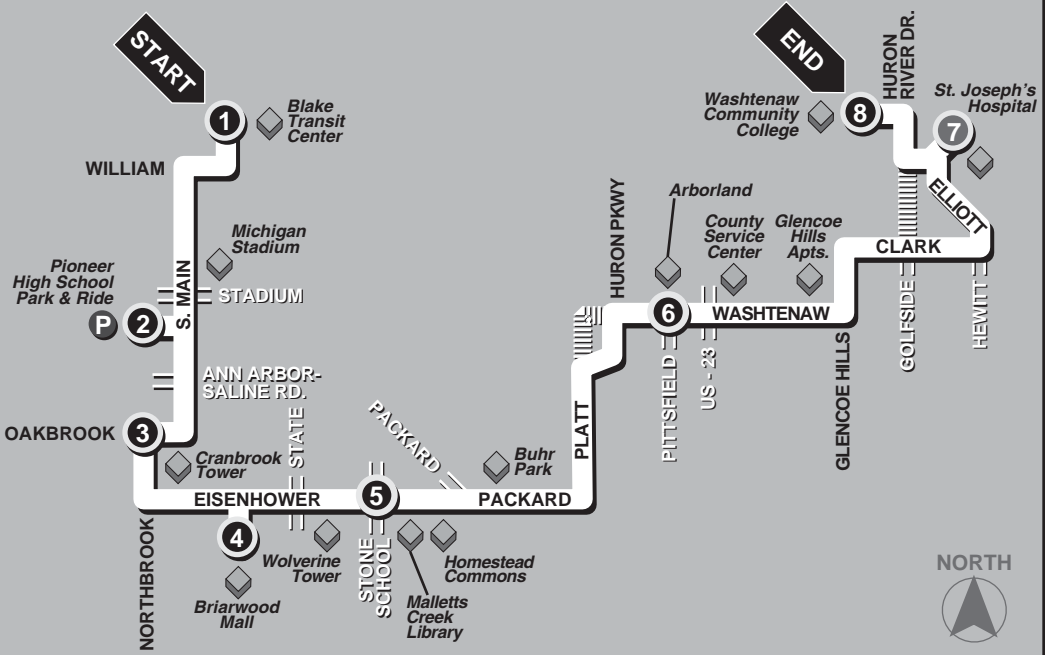

- **1** BUS STARTS AT Blake Transit Center
- **2** Bus arrives at Pioneer Park & Ride Lot (P)
- **3** Bus arrives at Northbrook & Oakbrook
- **4** Bus arrives at Briarwood Mall
- **5** Bus arrives at Stone School & Eisenhower
- **6** Bus arrives at Washtenaw & Pittsfield
- **7** Does bus serve St. Joseph's Hospital?
- **8** BUS ENDS AT Washtenaw Comm. College

		WEEKDAY SCHEDULE							
		1	2	3	4	5	6	7	8
A.M.	—	6:48	6:55	6:59	7:10	6:56	7:04	7:16	7:19
	7:18	7:25	7:29	7:40	7:17	7:30	7:44	7:49	7:49
	7:48	7:55	7:59	8:10	7:47	8:00	8:14	8:19	8:19
	8:18	8:25	8:29	8:40	8:17	8:30	8:44	8:49	8:49
P.M.	8:48	8:55	8:59	9:10	8:47	9:00	9:14	9:19	9:19
	9:18	9:25	9:29	9:40	9:17	9:30	9:44	9:49	9:49
	9:48	9:55	9:59	10:10	9:47	10:00	10:14	10:19	10:19
	10:18	10:25	10:29	10:40	10:17	10:30	10:44	10:49	10:49
	10:48	10:55	10:59	11:10	10:47	11:00	11:14	11:19	11:19
	11:18	11:25	11:29	11:40	11:17	11:30	11:44	11:49	11:49
	11:48	11:55	11:59	12:10	11:47	12:00	12:14	12:19	12:19
	12:18	12:25	12:29	12:40	12:17	12:30	12:44	12:49	12:49
	12:48	12:55	12:59	1:10	1:17	1:30	1:44	1:49	1:49
	1:18	1:25	1:29	1:40	1:47	2:00	2:14	2:19	2:19
	1:48	1:55	1:59	2:10	2:17	2:30	2:44	2:49	2:49
	2:18	2:25	2:29	2:40	2:47	3:00	3:14	3:19	3:19
	2:48	2:55	2:59	3:10	3:17	3:30	3:44	3:49	3:49
	3:18	3:25*	3:39	3:40	3:47	4:00	4:14	4:19	4:19
	3:48	3:55	3:59	4:10	4:17	4:30	4:44	4:49	4:49
	4:18	4:25	4:29	4:40	4:47	5:00	5:14	5:19	5:19
4:48	4:55	4:59	5:10	5:17	5:30	5:44	5:49	5:49	
5:18	5:25	5:29	5:40	5:47	6:00	6:14	6:19	6:19	
5:48	5:55	5:59	6:10	6:17	6:30	6:44	6:49	6:49	
6:18	6:22	6:26	6:32	6:38	6:46	—	6:58	6:58	
7:18	7:22	7:26	7:32	7:38	7:46	—	7:58	7:58	
8:18	8:22	8:26	8:32	8:38	8:46	—	8:58	8:58	
9:18	9:22	9:26	9:32	9:38	9:46	—	9:58	9:58	
10:18	10:22	10:26**	—	—	—	—	—	—	
10:48	10:52	—	—	—	—	—	—	—	

* Flaggpole entrance served at Pioneer High School when school is in session on full days.
** Bus continues to Eisenhower / S. Industrial via Eisenhower.

Weekend schedules on next page...