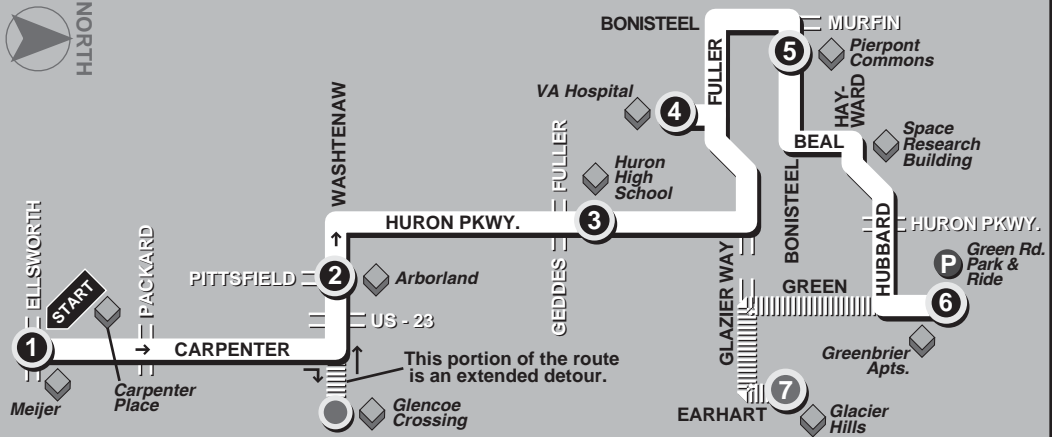

BUS STARTS AT Meijer on Carpenter Rd.

1

Does bus serve Glencoe Crossing?

●

Bus arrives at Washtenaw & Pittsfield

2

Bus arrives at Huron High School

3

Bus arrives at VA Hospital

4

Bus arrives at Pierpont Commons

5

Bus arrives at Green Rd. Park & Ride

6

Does bus serve Glacier Hills?

7

WEEKDAY SCHEDULE

	1	●	2	3	4	5	6	7
A.M.	6:30	yes	6:46	6:55	6:58	7:03	7:10	—
	7:00	yes	7:16	7:25	7:28	7:33	7:40	—
	7:30	yes	7:46	7:55	7:58	8:03	8:10	—
	8:00	yes	8:16	8:25	8:28	8:33	8:40	—
	8:30	yes	8:46	8:55	8:58	9:03	9:10	—
	9:00	yes	9:16	9:25	9:28	9:33	9:40	—
	9:30	yes	9:46	9:55	9:58	10:03	10:10	—
	10:00	yes	10:16	10:25	10:28	10:33	10:40	—
	10:30	yes	10:46	10:55	10:58	11:03	11:10	—
	11:00	yes	11:16	11:25	11:28	11:33	11:40	—
	11:30	yes	11:46	11:55	11:58	12:03	12:10	—
P.M.	12:00	yes	12:16	12:25	12:28	12:33	12:40	—
	12:30	yes	12:46	12:55	12:58	1:03	1:10	—
	1:00	yes	1:16	1:25	1:28	1:33	1:40	—
	1:30	yes	1:46	1:55	1:58	2:03	2:10	—
	2:00	yes	2:16	2:25	2:28	2:33	2:40	—
	2:30	yes	2:46	2:55	2:58	3:03	3:10	—
	3:00	yes	3:16	3:25	3:28	3:33	3:40	—
	3:30	yes	3:46	3:55	3:58	4:03	4:10	—
	4:00	yes	4:16	4:25	4:28	4:33	4:40	—
	4:30	yes	4:46	4:55	4:58	5:03	5:10	—
	5:00	yes	5:16	5:25	5:28	5:33	5:40	—
	5:30	yes	5:46	5:55	5:58	6:03	6:10	—
	6:00	yes	6:16	6:25	6:28	6:33	6:40	—
	6:30	yes	6:40	—	—	—	—	—
	7:26	—	7:34	7:42	—	7:45	7:50	—
	8:26	—	8:34	8:42	—	8:45	8:50	—
	9:26	—	9:34	9:42	—	9:45	9:50	—
	10:26	—	10:34	10:42	—	10:45	—	—

SATURDAY SCHEDULE

	1	●	2	3	4	5	6	7
A.M.	8:15	—	8:25	8:34	—	8:39	8:44	—
	9:15	—	9:25	9:34	—	9:39	9:44	—
	10:15	—	10:25	10:34	—	10:39	10:44	—
	11:15	—	11:25	11:34	—	11:39	11:44	—
P.M.	12:00	yes	12:16	12:25	—	12:30	12:37	12:43
	1:00	yes	1:16	1:25	—	1:30	1:37	1:43
	2:00	yes	2:16	2:25	—	2:30	2:37	2:43
	3:00	yes	3:16	3:25	—	3:30	3:37	3:43
	4:00	yes	4:16	4:25	—	4:30	4:37	4:43
	5:00	yes	5:16	5:25	—	5:30	5:37	5:43
	6:00	yes	6:16	—	—	—	—	—

No Sunday Service