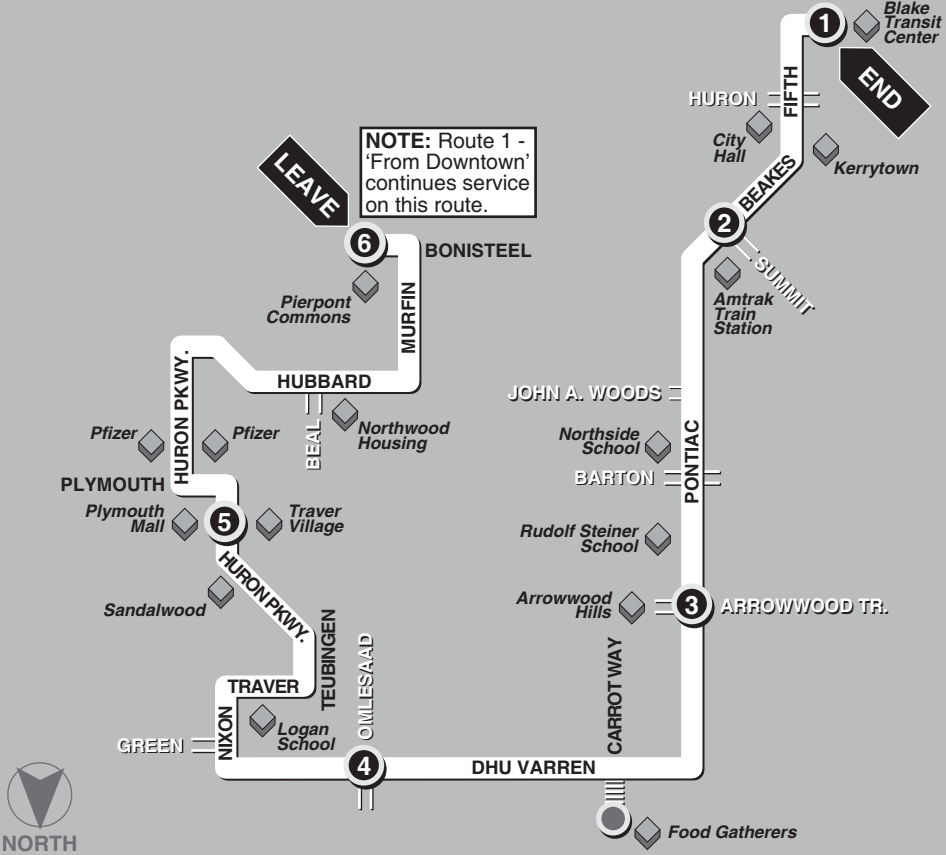

BUS LEAVES Pierpont Commons

Bus arrives at Plymouth Mall

Bus arrives at Dhu Varren & Omlesaad

Bus arrives at Arrowwood Hills

Bus arrives at Beakes & Summit

BUS ENDS AT Blake Transit Center

WEEKDAY SCHEDULE

	6	5	4	3	2	1
A.M.	—	—	—	6:34	6:38	6:45
	—	6:52	6:59	7:04	7:08	7:15
	7:15	7:22	7:29	7:34	7:38	7:45
	7:45	7:52	7:59	8:04	8:08	8:15
	8:15	8:22	8:29	8:34	8:38	8:45
	8:45	8:52	8:59	9:04	9:08	9:15
	9:15	9:22	9:29	9:34	9:38	9:45
	9:45	9:52	9:59	10:04	10:08	10:15
	10:15	10:22	10:29	10:34	10:38	10:45
	10:45	10:52	10:59	11:04	11:08	11:15
	11:15	11:22	11:29	11:34	11:38	11:45
	11:45	11:52	11:59	12:04	12:08	12:15
P.M.	12:15	12:22	12:29	12:34	12:38	12:45
	12:45	12:52	12:59	1:04	1:08	1:15
	1:15	1:22	1:29	1:34	1:38	1:45
	1:45	1:52	1:59	2:04	2:08	2:15
	2:15	2:22	2:29	2:34	2:38	2:45
	2:45	2:52	2:59	3:04	3:08	3:15
	3:15	3:22	3:29	3:34	3:38	3:45
	—	3:35*	3:39*	3:43*	—	—
	3:45	3:52	3:59	4:04	4:08	4:15
	4:15	4:22	4:29	4:34	4:38	4:45

* School trip - operates only when Huron High School is in session on full days.

Schedule continues on next page...