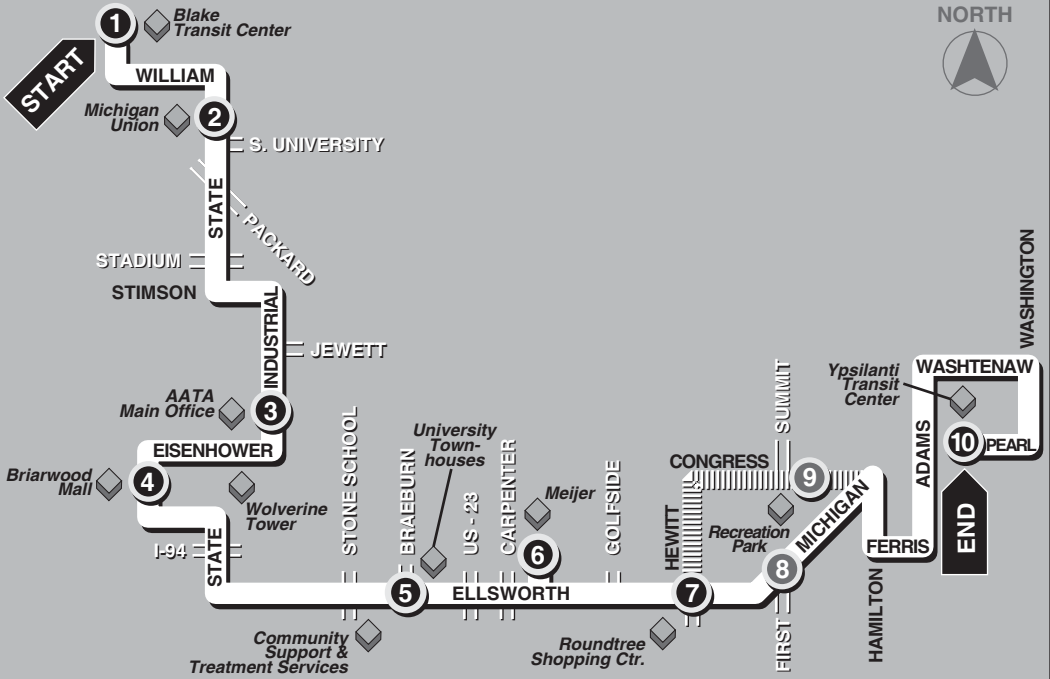

BUS STARTS AT
Blake Transit
Center

Bus arrives at
Michigan
Union

Bus arrives at
AATA Main
Office

Bus arrives at
Briarwood
Mall

Bus arrives at
Ellsworth
& Braeburn

Bus arrives at
Meijer on
Carpenter Rd.

Bus arrives at
Wal-Mart

Does bus serve
Michigan
& First?

Does bus serve
Recreation
Park?

BUS ENDS AT
Ypsilanti
Transit
Ctr.

WEEKDAY SCHEDULE

A.M.

P.M.

—	—	—	—	—	6:55	7:00	—	7:04	7:15
6:48	6:53	7:01	7:07	7:15	7:25	7:30	7:35	—	7:45
7:18	7:23	7:31	7:37	7:45	7:55	8:00	—	8:04	8:15
7:48	7:53	8:01	8:07	8:15	8:25	8:30	8:35	—	8:45
8:18	8:23	8:31	8:37	8:45	8:55	9:00	—	9:04	9:15
8:48	8:53	9:01	9:07	9:15	9:25	9:30	9:35	—	9:45
9:18	9:23	9:31	9:37	9:45	9:55	10:00	—	10:04	10:15
9:48	9:53	10:01	10:07	10:15	10:25	10:30	10:35	—	10:45
10:18	10:23	10:31	10:37	10:45	10:55	11:00	—	11:04	11:15
10:48	10:53	11:01	11:07	11:15	11:25	11:30	11:35	—	11:45
11:18	11:23	11:31	11:37	11:45	11:55	12:00	—	12:04	12:15
11:48	11:53	12:01	12:07	12:15	12:25	12:30	12:35	—	12:45
12:18	12:23	12:31	12:37	12:45	12:55	1:00	—	1:04	1:15
12:48	12:53	1:01	1:07	1:15	1:25	1:30	1:35	—	1:45
1:18	1:23	1:31	1:37	1:45	1:55	2:00	—	2:04	2:15
1:48	1:53	2:01	2:07	2:15	2:25	2:30	2:35	—	2:45
2:18	2:23	2:31	2:37	2:45	2:55	3:00	—	3:04	3:15
2:48	2:53	3:01	3:07	3:15	3:25	3:30	3:35	—	3:45
3:18	3:23	3:31	3:37	3:45	3:55	4:00	—	4:04	4:15
3:48	3:53	4:01	4:07	4:15	4:25	4:30	4:35	—	4:45
4:18	4:23	4:31	4:37	4:45	4:55	5:00	—	5:04	5:15
4:48	4:53	5:01	5:07	5:15	5:25	5:30	5:35	—	5:45
5:18	5:23	5:31	5:37	5:45	5:55	6:00	—	6:04	6:15
5:48	5:53	6:01	6:07	6:15	6:25	6:30	6:35	—	6:45
6:18	6:23	6:31	6:37	6:45	6:55	—	—	—	—
6:48	6:53	7:01	7:07	7:15	7:25	7:30	7:35	—	7:45
7:18	7:23	7:31	7:37	7:45	7:55	8:00	8:05	—	8:15
7:48	7:53	8:01	8:07	8:15	8:25	8:30	8:35	—	8:45
8:18	8:23	8:31	8:37	8:45	8:55	9:00	9:05	—	9:15
8:48	8:53	9:01	9:07	9:15	9:25	9:30	9:35	—	9:45
9:18	9:23	9:31	9:37	9:45	9:55	10:00	10:05	—	10:15
9:48	9:53	10:01	10:07	10:15	10:25	10:30	10:35	—	10:45
10:18	10:23	10:31	10:37	10:45	10:55	11:00	11:05	—	11:15
10:48	10:53	11:01	11:07	11:15	11:25	11:30	11:35	—	11:45

Weekend schedules on next page...