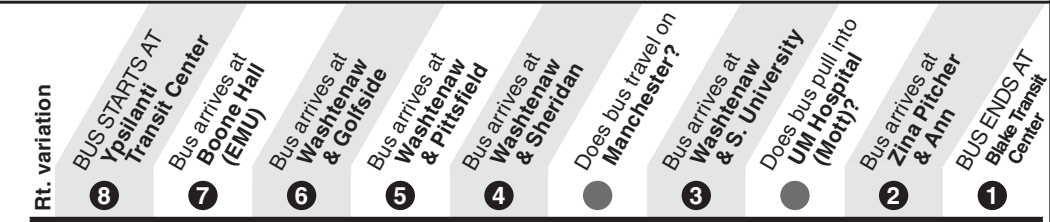

WEEKDAY SCHEDULE

	8	7	6	5	4	●	3	●	2	1
A.M.										
A	6:10	6:13	6:18	6:26	—	6:32	6:38	6:43	6:45	6:55
C	—	—	—	6:42	—	6:48	6:55	7:00	—	—
A	6:30	6:33	6:38	6:46	6:50	—	6:58	7:03	7:05	7:15
C	—	—	—	6:57	—	7:03	7:10	7:15	—	—
A	6:45	6:48	6:53	7:01	7:05	—	7:13	7:18	7:20	7:30
C	—	—	—	7:12	—	7:18	7:25	7:30	—	—
A	7:00	7:03	7:08	7:16	7:20	—	7:28	7:33	7:35	7:45
C	—	—	—	7:27	—	7:33	7:40	7:45	—	—
A	7:15	7:18	7:23	7:31	7:35	—	7:43	7:48	7:50	8:00
C	—	—	—	7:42	—	7:48	7:55	8:00	—	—
A	7:30	7:33	7:38	7:46	7:50	—	7:58	8:03	8:05	8:15
C	—	—	—	7:57	—	8:03	8:10	8:15	—	—
A	7:45	7:48	7:53	8:01	8:05	—	8:13	8:18	8:20	8:30
C	—	—	—	8:12	—	8:18	8:25	8:30	—	—
A	8:00	8:03	8:08	8:16	8:20	—	8:28	8:33	8:35	8:45
C	—	—	—	8:27	—	8:33	8:40	8:45	—	—
A	8:15	8:18	8:23	8:31	8:35	—	8:43	8:48	8:50	9:00
C	—	—	—	8:42	—	8:48	8:55	9:00	—	—
A	8:30	8:33	8:38	8:46	8:50	—	8:58	9:03	9:05	9:15
C	—	—	—	8:57	—	9:03	9:10	9:15	—	—
A	8:45	8:48	8:53	9:01	9:05	—	9:13	9:18	9:20	9:30
C	—	—	—	9:12	—	9:18	9:25	9:30	—	—
A	9:00	9:03	9:08	9:16	9:20	—	9:28	9:33	9:35	9:45
C	—	—	—	9:27	—	9:33	9:40	9:45	—	—
A	9:15	9:18	9:23	9:31	9:35	—	9:43	9:48	9:50	10:00
A	9:30	9:33	9:38	9:46	—	9:51	9:59	10:04	10:06	10:15
A	10:00	10:03	10:08	10:16	—	10:21	10:29	10:34	10:36	10:45
A	10:30	10:33	10:38	10:46	—	10:51	10:59	11:04	11:06	11:15
A	11:00	11:03	11:08	11:16	—	11:21	11:29	11:34	11:36	11:45
A	11:30	11:33	11:38	11:46	—	11:51	11:59	12:04	12:06	12:15
P.M.										
A	12:00	12:03	12:08	12:16	—	12:21	12:29	12:34	12:36	12:45
A	12:30	12:33	12:38	12:46	—	12:51	12:59	1:04	1:06	1:15
A	1:00	1:03	1:08	1:16	—	1:21	1:29	1:34	1:36	1:45
A	1:30	1:33	1:38	1:46	—	1:51	1:59	2:04	2:06	2:15

Schedule continues on next page...