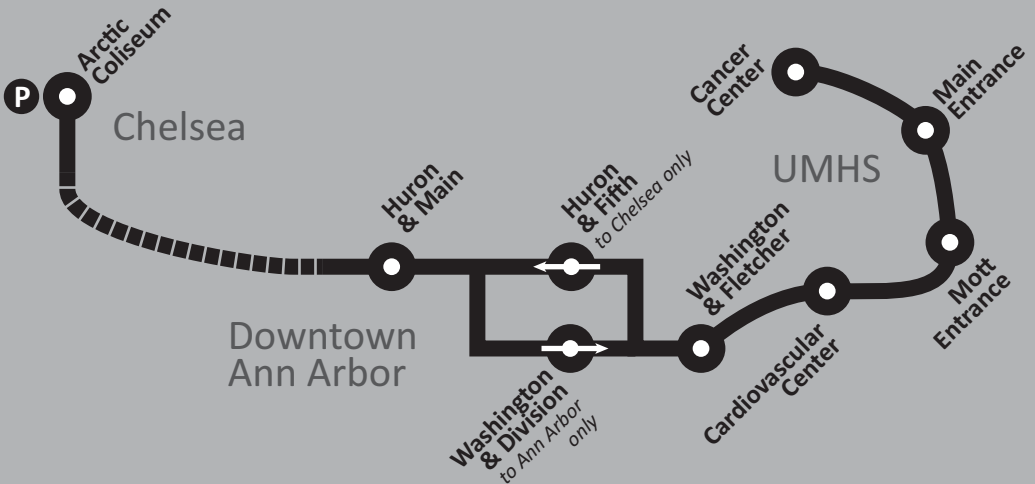

A2EXPRESS - CHELSEA

► To & From Chelsea ►

ROUTES AND SCHEDULES ARE SUBJECT TO CHANGE.
Email express.bus@theride.org or call 734.996.0400 for latest schedule info.
More information about this service can be found on pages 16 & 17.

TO ANN ARBOR

	BUS STARTS AT Arctic Coliseum	Bus arrives at Huron & Main	Bus arrives at Washington & Fletcher	Bus arrives at UMHS Cancer Center
AM	6:08	6:31	6:35	6:42
	7:20	7:43	7:47	7:54

TO CHELSEA

	BUS STARTS AT UMHS Cancer Center	Bus departs from Washington & Fletcher	Bus departs from Huron & Main	Bus arrives at Arctic Coliseum
PM	3:37	3:44	3:49	4:14
	5:10	5:17	5:22	5:47

Use a Commuter Pass, an A2Express Ten-Ride Ticket, or pay $5.00 to ride.

Regular AATA passes and transfers are NOT valid on A2Express routes.