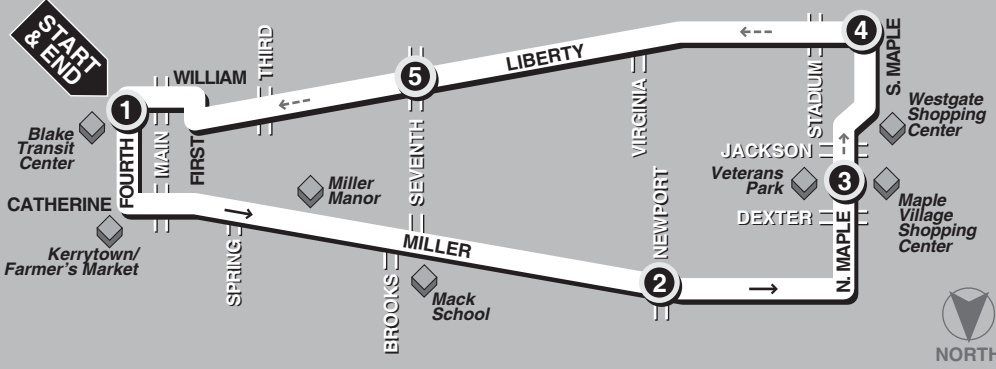

1
BUS STARTS AT
Blake Transit
Center

2
Bus arrives at
Miller &
Newport

3
Bus arrives at
Maple Village

4
Bus arrives at
Liberty &
S. Maple

5
Bus arrives at
Liberty &
Seventh

1
BUS ENDS AT
Blake Transit
Center

WEEKDAY SCHEDULE

	1	2	3	4	5	1
A.M.	—	—	—	6:35	6:38	6:45
	6:48	6:54	7:00	7:05	7:08	7:15
	7:18	7:24	7:30	7:35	7:38	7:45
	7:48	7:54	8:00	8:05	8:08	8:15
	8:18	8:24	8:30	8:35	8:38	8:45
	8:48	8:54	9:00	9:05	9:08	9:15
	9:18	9:24	9:30	9:35	9:38	9:45
	9:48	9:54	10:00	10:05	10:08	10:15
	10:18	10:24	10:30	10:35	10:38	10:45
	10:48	10:54	11:00	11:05	11:08	11:15
	11:18	11:24	11:30	11:35	11:38	11:45
	11:48	11:54	12:00	12:05	12:08	12:15
P.M.	12:18	12:24	12:30	12:35	12:38	12:45
	12:48	12:54	1:00	1:05	1:08	1:15
	1:18	1:24	1:30	1:35	1:38	1:45
	1:48	1:54	2:00	2:05	2:08	2:15
	2:18	2:24	2:30	2:35	2:38	2:45
	2:48	2:54	3:00	3:05	3:08	3:15
	3:18	3:24	3:30	3:35	3:38	3:45
	3:48	3:54	4:00	4:05	4:08	4:15
	4:18	4:24	4:30	4:35	4:38	4:45
	4:48	4:54	5:00	5:05	5:08	5:15
	5:18	5:24	5:30	5:35	5:38	5:45
	5:48	5:54	6:00	6:05	6:08	6:15
	6:48	6:54	7:00	7:05	7:08	7:15
	7:48	7:54	8:00	8:05	8:08	8:15
	8:48	8:54	9:00	9:05	9:08	9:15
	9:48	9:54	10:00	10:05	10:08	10:15

SATURDAY SCHEDULE

A.M.	8:48	8:53	8:59	9:05	9:08	9:15
	9:48	9:53	9:59	10:05	10:08	10:15
	10:48	10:53	10:59	11:05	11:08	11:15
	11:48	11:53	11:59	12:05	12:08	12:15
P.M.	12:48	12:53	12:59	1:05	1:08	1:15
	1:48	1:53	1:59	2:05	2:08	2:15
	2:48	2:53	2:59	3:05	3:08	3:15
	3:48	3:53	3:59	4:05	4:08	4:15
	4:48	4:53	4:59	5:05	5:08	5:15
	5:48	5:53	5:59	6:05	6:08	6:15

SUNDAY SCHEDULE

A.M.	8:48	8:53	8:59	9:03	9:05	9:15
	9:48	9:53	9:59	10:03	10:05	10:15
	10:48	10:53	10:59	11:03	11:05	11:15
	11:48	11:53	11:59	12:03	12:05	12:15
P.M.	12:48	12:53	12:59	1:03	1:05	1:15
	1:48	1:53	1:59	2:03	2:05	2:15
	2:48	2:53	2:59	3:03	3:05	3:15
	3:48	3:53	3:59	4:03	4:05	4:15
	4:48	4:53	4:59	5:03	5:05	5:15
	5:48	5:53	5:59	6:03	6:05	6:15