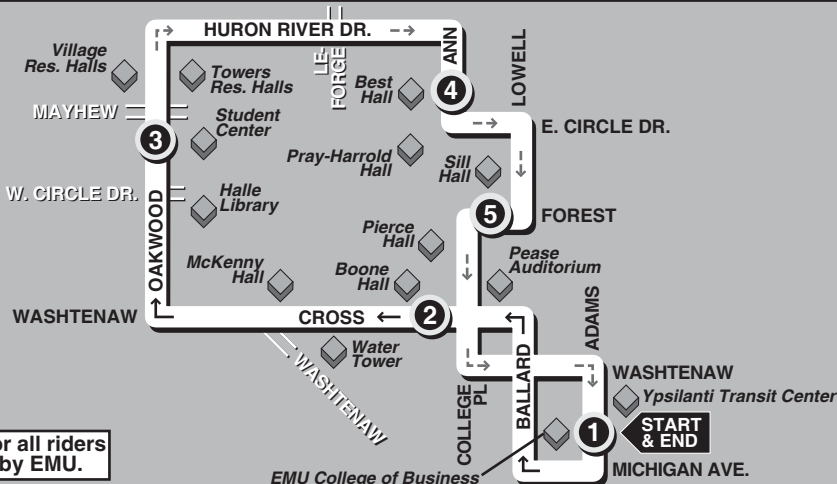

Service operates September - April when EMU is in session.

Fare for all riders paid by EMU.

1 BUS STARTS AT EMU College of Business
2 Bus arrives at Boone Hall
3 Bus arrives at Student Center
4 Bus arrives at Best Hall
5 Bus arrives at Sill Hall
1 BUS ENDS AT EMU College of Business

WEEKDAY SCHEDULE

	1	2	3	4	5	1
A.M.	—	—	7:38	7:42	7:44	7:50
	7:50	7:54	7:58	8:02	8:04	8:10
	8:10	8:14	8:18	8:22	8:24	8:30
	8:30	8:34	8:38	8:42	8:44	8:50
	8:50	8:54	8:58	9:02	9:04	9:10
	9:10	9:14	9:18	9:22	9:24	9:30
	9:30	9:34	9:38	9:42	9:44	9:50
	9:50	9:54	9:58	10:02	10:04	10:10
	10:10	10:14	10:18	10:22	10:24	10:30
	10:30	10:34	10:38	10:42	10:44	10:50
	10:50	10:54	10:58	11:02	11:04	11:10
	11:10	11:14	11:18	11:22	11:24	11:30
	11:30	11:34	11:38	11:42	11:44	11:50
	11:50	11:54	11:58	12:02	12:04	12:10
P.M.	12:10	12:14	12:18	12:22	12:24	12:30
	12:30	12:34	12:38	12:42	12:44	12:50
	12:50	12:54	12:58	1:02	1:04	1:10
	1:10	1:14	1:18	1:22	1:24	1:30
	1:30	1:34	1:38	1:42	1:44	1:50
	1:50	1:54	1:58	2:02	2:04	2:10
	2:10	2:14	2:18	2:22	2:24	2:30
	2:30	2:34	2:38	2:42	2:44	2:50
	2:50	2:54	2:58	3:02	3:04	3:10
	3:10	3:14	3:18	3:22	3:24	3:30
	3:30	3:34	3:38	3:42	3:44	3:50
	3:50	3:54	3:58	4:02	4:04	4:10
	4:10	4:14	4:18	4:22	4:24	4:30
	4:30	4:34	4:38	4:42	4:44	4:50
	4:50	4:54	4:58	5:02	5:04	5:10
	5:10	5:14	5:18	5:22	5:24	5:30
	5:30	5:34	5:38	5:42	5:44	5:50
	5:50	5:54	5:58	6:02	6:04	6:10
	6:10	6:14	6:18	6:22	6:24	6:30
	6:30*	6:34	6:38	6:42	6:44	6:50
	6:50*	6:54	6:58	7:02	7:04	7:10
	7:10*	7:14	7:18	7:22	7:24	7:30
	7:30*	7:34	7:38	7:42	7:44	7:50
	7:50*	7:54	7:58	8:02	8:04	8:10
	8:10*	8:14	8:18	8:22	8:24	8:30
	8:30*	8:34	8:38	8:42	8:44	8:50
	8:50*	8:54	8:58	9:02	9:04	9:10
	9:10*	9:14	9:18	9:22	9:24	9:30
	9:30*	9:34	9:38	9:42	9:44	9:50
	9:50*	9:54	9:58	—	—	—

*Trips operate Monday through Thursday ONLY; No Friday service.

No Weekend Service