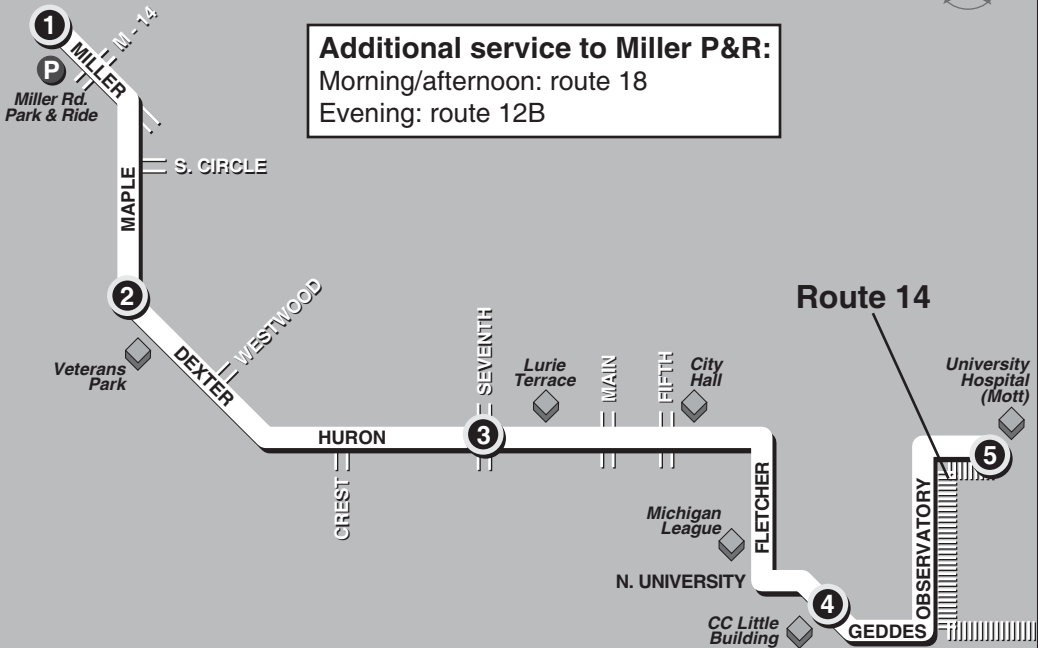

BUS STARTS AT Miller Rd. Park & Ride P 1	Bus arrives at Maple & Dexter 2	Bus arrives at Huron & Seventh 3	Bus arrives at CC Little Building 4	BUS ENDS AT UM Hospital (Mott) 5
TO UM HOSPITAL - WEEKDAY SCHEDULE					
A.M.	6:30	6:35	6:39	6:46	6:50*
	7:00	7:05	7:09	7:16	7:20*
	7:30	7:35	7:39	7:46	7:50*
	8:00	8:05	8:09	8:16	8:20*
	8:30	8:35	8:39	8:46	8:50*
P.M.	4:05	4:10	4:14	4:21	4:25*
	4:35	4:40	4:44	4:51	4:55*
	5:05	5:10	5:14	5:21	5:25*
	5:35	5:40	5:44	5:51	5:55*

	BUS STARTS AT UM Hospital (Mott) 5	Bus arrives at CC Little Building 4	Bus arrives at Huron & Seventh 3	Bus arrives at Maple & Dexter 2	BUS ENDS AT Miller Rd. Park & Ride P 1
TO MILLER RD. P&R - WEEKDAY SCHEDULE					
A.M.	6:53**	6:57	7:04	7:08	7:13
	7:33**	7:37	7:44	7:48	7:53
	8:03**	8:07	8:14	8:18	8:23
	8:33**	8:37	—	—	—
	9:03**	9:07	—	—	—
P.M.	3:42**	3:46	3:53	3:57	4:02
	4:12**	4:16	4:23	4:27	4:32
	4:42**	4:46	4:53	4:57	5:02
	5:12**	5:16	5:23	5:27	5:32
	5:42**	5:46	5:53	5:57	6:02

* Bus continues in service as route 14.

** Bus arrives at UM Hospital as route 14 and continues in service as route 609.

No Weekend Service