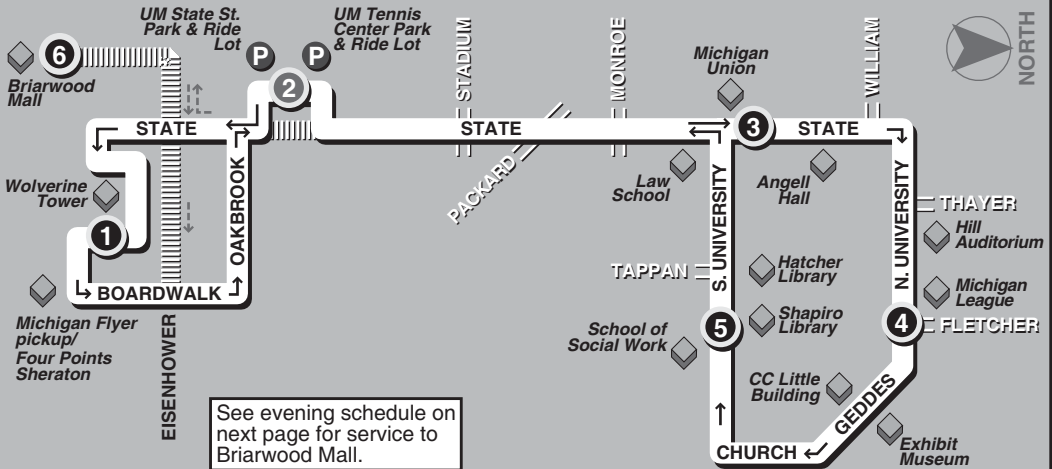

*Trips operate Monday through Thursday ONLY; No Friday service.

No Weekend Service

See evening schedule on next page for service to Briarwood Mall.

	BUS STARTS AT Wolverine Tower 1	Does bus pull into UM Tennis & Commuter Lots? P 2	Bus arrives at Michigan Union 3	Bus arrives at Michigan League 4	Bus arrives at UM Libraries 5	Does bus pull into UM Tennis & Commuter Lots? P 2	BUS ENDS AT Wolverine Tower 1
MORNING/AFTERNOON SCHEDULE							
A.M.	6:42	6:45	6:57	6:59	7:04	Yes	7:18
	7:00	7:03	7:15	7:17	7:22	Yes	7:36
	7:09	7:12	7:24	7:26	7:31	Yes	7:45
	7:18	7:21	7:33	7:35	7:40	Yes	7:54
	7:27	7:30	7:42	7:44	7:49	Yes	8:03
	7:36	7:39	7:51	7:53	7:58	Yes	8:12
	7:45	7:48	8:00	8:02	8:07	Yes	8:21
	7:54	7:57	8:09	8:11	8:16	Yes	8:30
	8:03	8:06	8:18	8:20	8:25	Yes	8:39
	8:12	8:15	8:27	8:29	8:34	Yes	8:48
	8:21	8:24	8:36	8:38	8:43	Yes	8:57
	8:30	8:33	8:45	8:47	8:52	Yes	9:06
8:39	8:42	8:54	8:56	9:01	Yes	9:15	
8:48	8:51	9:03	9:05	9:10	Yes	9:24	
8:57	9:00	9:12	9:14	9:19	Yes	9:33	
9:06	9:09	9:21	9:23	9:28	Yes	9:42	
9:15	9:18	9:30	9:32	9:37	Yes	9:51	
9:24	9:27	9:39	9:41	9:46	Yes	10:00	
9:33	9:36	9:48	9:50	9:55	Yes	10:09	
9:42	9:45	9:57	9:59	10:04	Yes	10:18	
9:51	9:54	10:06	10:08	10:13	Yes	10:27	
10:00	10:03	10:15	10:17	10:22	Yes	10:36	
10:12	10:15	10:27	10:29	10:34	Yes	10:48	
10:24	10:27	10:39	10:41	10:46	Yes	11:00	
10:36	10:39	10:51	10:53	10:58	Yes	11:12	
10:48	10:51	11:03	11:05	11:10	Yes	11:24	
11:00	11:03	11:15	11:17	11:22	Yes	11:36	
11:12	11:15	11:27	11:29	11:34	Yes	11:48	
11:24	11:27	11:39	11:41	11:46	Yes	12:00	
11:36	11:39	11:51	11:53	11:58	Yes	12:12	
11:48	11:51	12:03	12:05	12:10	Yes	12:24	
12:00	12:03	12:15	12:17	12:22	Yes	12:36	
P.M.	12:12	12:15	12:27	12:29	12:34	Yes	12:48
	12:24	12:27	12:39	12:41	12:46	Yes	1:00
	12:36	12:39	12:51	12:53	12:58	Yes	1:12
	12:48	12:51	1:03	1:05	1:10	Yes	1:24