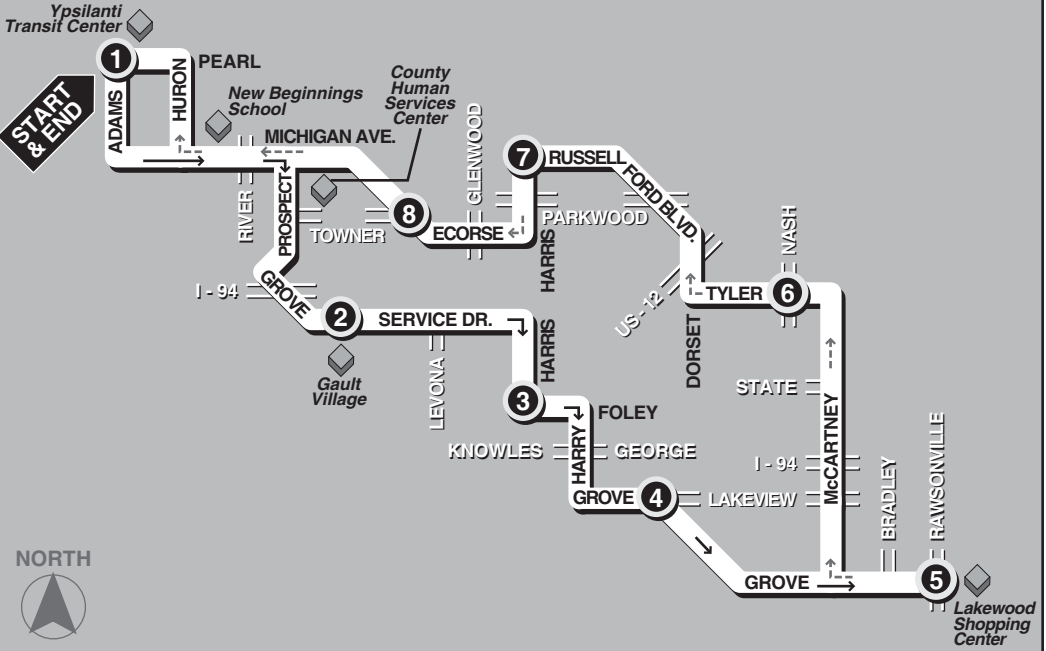

1
BUS STARTS AT
Ypsilanti
Transit Center

2
Bus arrives at
Gault Village

3
Bus arrives at
Foley
& Harris

4
Bus arrives at
Lakeview
& Grove

5
Bus arrives at
Lakewood
Center

6
Bus arrives at
Tyler
& Nash

7
Bus arrives at
Harris
& Russell

8
Bus arrives at
Ecorse
& Towner

1
BUS ENDS AT
Ypsilanti
Transit Center

WEEKDAY SCHEDULE

	1	2	3	4	5	6	7	8	1
A.M.	—	—	—	—	6:21	6:28	6:33	6:37	6:45
	6:30	6:39	6:42	6:46	6:51	6:58	7:03	7:07	7:15
	7:30	7:39	7:42	7:46	7:51	7:58	8:03	8:07	8:15
	8:30	8:39	8:42	8:46	8:51	8:58	9:03	9:07	9:15
	9:30	9:39	9:42	9:46	9:51	9:58	10:03	10:07	10:15
	10:30	10:39	10:42	10:46	10:51	10:58	11:03	11:07	11:15
	11:30	11:39	11:42	11:46	11:51	11:58	12:03	12:07	12:15
P.M.	12:30	12:39	12:42	12:46	12:51	12:58	1:03	1:07	1:15
	1:30	1:39	1:42	1:46	1:51	1:58	2:03	2:07	2:15
	2:30	2:39	2:42	2:46	2:51	2:58	3:03	3:07	3:15
	3:30	3:39	3:42	3:46	3:51	3:58	4:03	4:07	4:15
	4:30	4:39	4:42	4:46	4:51	4:58	5:03	5:07	5:15
	5:30	5:39	5:42	5:46	5:51	5:58	6:03	6:07	6:15
	6:30	6:39	6:42	6:46	6:51	6:58	7:03	7:07	7:15
	7:30	7:39	7:42	7:46	7:51	7:58	8:03	8:07	8:15

No Weekend Service