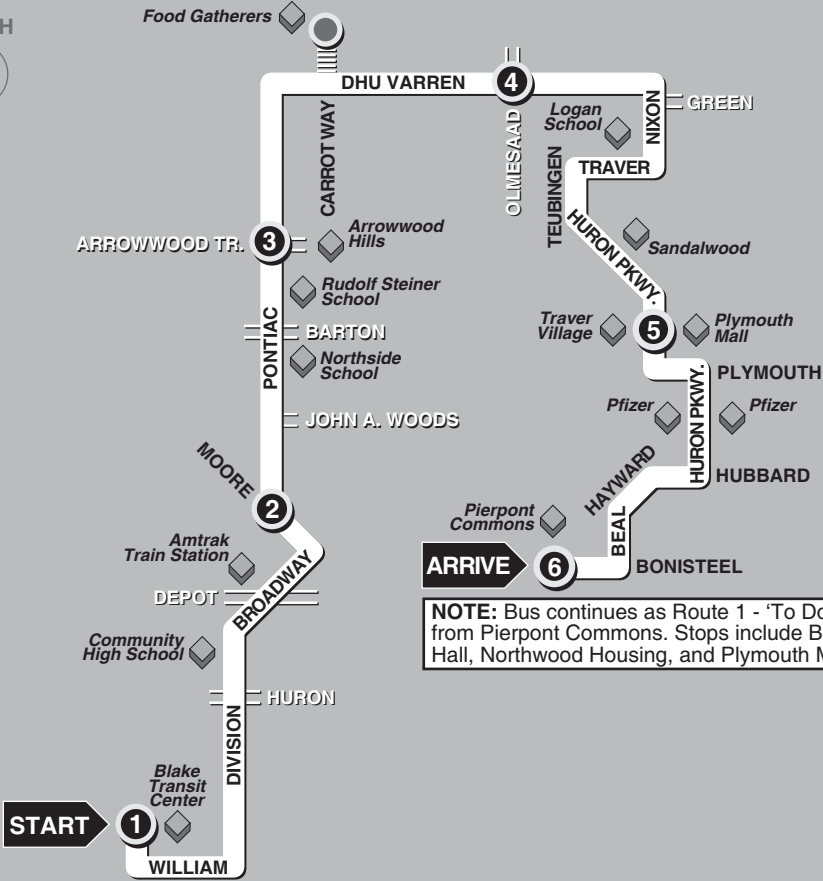

ARRIVE 6

NOTE: Bus continues as Route 1 - 'To Downtown' from Pierpont Commons. Stops include Bursley Hall, Northwood Housing, and Plymouth Mall.

1
BUS STARTS AT
Blake Transit
Center

2
Bus arrives at
Pontiac
& Moore

3
Bus arrives at
Arrowwood
Hills

4
Bus arrives at
Dhu Varren
& Omlinesaad

5
Bus arrives at
Plymouth
Mall

6
BUS ARRIVES AT
Pierpont
Commons

WEEKDAY SCHEDULE

	1	2	3	4	5	6
A.M.	6:48	6:53	6:57	7:02	7:09	7:15
	7:18	7:23	7:27	7:32	7:39	7:45
	7:48	7:53	7:57	8:02	8:09	8:15
	8:18	8:23	8:27	8:32	8:39	8:45
	8:48	8:53	8:57	9:02	9:09	9:15
	9:18	9:23	9:27	9:32	9:39	9:45
	9:48	9:53	9:57	10:02	10:09	10:15
	10:18	10:23	10:27	10:32	10:39	10:45
	10:48	10:53	10:57	11:02	11:09	11:15
	11:18	11:23	11:27	11:32	11:39	11:45
	11:48	11:53	11:57	12:02	12:09	12:15
P.M.	12:18	12:23	12:27	12:32	12:39	12:45
	12:48	12:53	12:57	1:02	1:09	1:15
	1:18	1:23	1:27	1:32	1:39	1:45
	1:48	1:53	1:57	2:02	2:09	2:15
	2:18	2:23	2:27	2:32	2:39	2:45
	2:48	2:53	2:57	3:02	3:09	3:15
	3:18	3:23	3:27	3:32	3:39	3:45
	3:48	3:53	3:57	4:02	4:09	4:15
	4:18	4:23	4:27	4:32	4:39	4:45
	4:48	4:53	4:57	5:02	5:09	5:15
	5:18	5:23	5:27	5:32	5:39	5:45

Schedule continues on next page...