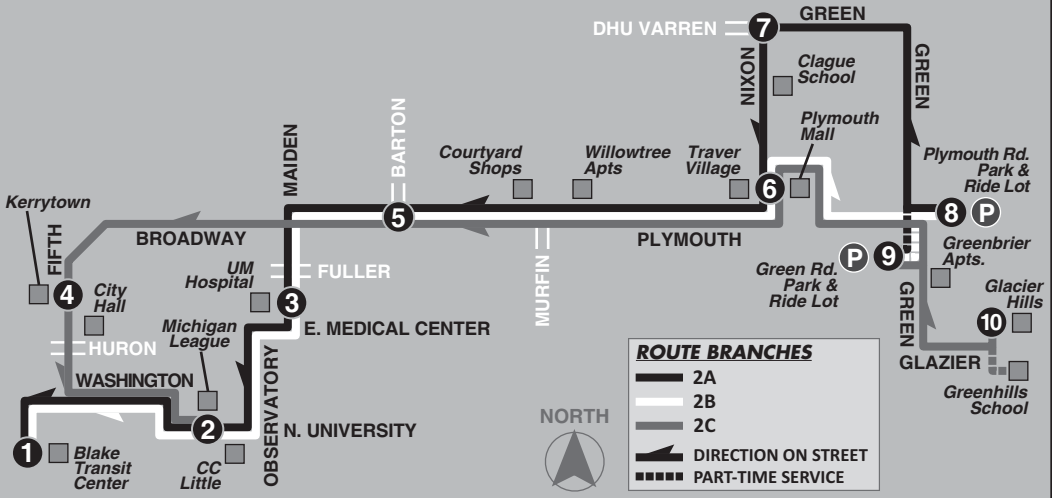

Rt. branch	START Glacier Hills 10	Green Rd. P&R 9	Plymouth Rd. P&R 8	Green & Nixon 7	Plymouth Mall 6	Plymouth & Barton 5	Kerrytown 4	UM Hospital (Main) 3	Michigan League 2	END Blake Transit Center 1

MONDAY - FRIDAY

AM SCHEDULE

2B	—	—	6:31	—	6:36	6:40	—	6:46	6:51	7:00
2A	—	—	6:40	6:46	6:49	6:53	—	6:59	7:06	7:15
2B	—	—	6:54	—	7:01	7:06	—	7:14	7:21	7:30
2C	6:59	7:05	—	—	7:11	7:16	7:21	—	7:25	—
2A	—	—	7:05	7:13	7:16	7:21	—	7:29	7:36	7:45
2B	—	—	7:19	—	7:26	7:31	—	7:39	7:46	7:55
2B	—	—	7:24	—	7:31	7:36	—	7:44	7:51	8:00
2C	7:29	7:35	—	—	7:41	7:46	7:51	—	7:55	—
2A	—	—	7:35	7:43	7:46	7:51	—	7:59	8:06	8:15
2B	—	—	7:54	—	8:01	8:06	—	8:14	8:21	8:30
2C	7:59^Δ	8:05	—	—	8:11	8:16	8:21	—	8:25	—
2A	—	—	8:05	8:13	8:16	8:21	—	8:29	8:36	8:45
2B	—	—	8:19	—	8:26	8:31	—	8:39	8:46	8:55
2B	—	—	8:24	—	8:31	8:36	—	8:44	8:51	9:00
2C	8:29	8:35	—	—	8:41	8:46	8:51	—	8:55	—
2A	—	—	8:35	8:43	8:46	8:51	—	8:59	9:06	9:15
2B	—	—	8:55	—	9:02	9:07	—	9:15	9:22	9:30
2C	9:05	9:11	—	—	9:17	9:22	9:27	—	9:31	—
2A	—	—	9:08	9:16	9:19	9:24	—	9:32	9:37	9:45
2A	—	—	9:28	9:34	9:37	9:41	—	9:47	9:52	10:00
2C	9:33	9:39	—	—	9:44	9:48	9:52	—	9:55	—
2B	—	—	9:47	—	9:52	9:56	—	10:02	10:07	10:15
2A	—	—	9:58	10:04	10:07	10:11	—	10:17	10:22	10:30
2B	—	—	10:17	—	10:22	10:26	—	10:32	10:37	10:45
2A	—	—	10:28	10:34	10:37	10:41	—	10:47	10:52	11:00
2C	10:34	10:40	—	—	10:45	10:49	10:53	—	10:56	—
2B	—	—	10:47	—	10:52	10:56	—	11:02	11:07	11:15
2A	—	—	10:58	11:04	11:07	11:11	—	11:17	11:22	11:30
2B	—	—	11:17	—	11:22	11:26	—	11:32	11:37	11:45
2A	—	—	11:28	11:34	11:37	11:41	—	11:47	11:52	12:00
2C	11:34	11:40	—	—	11:45	11:49	11:53	—	11:56	—
2B	—	—	11:47	—	11:52	11:56	—	12:02	12:07	12:15
2A	—	—	11:58	12:04	12:07	12:11	—	12:17	12:22	12:30

PM SCHEDULE

2B	—	—	12:17	—	12:22	12:26	—	12:32	12:37	12:45
2A	—	—	12:28	12:34	12:37	12:41	—	12:47	12:52	1:00

^Δ Bus serves Greenhills School on this trip. Bus DOES NOT pull into Glacier Hills. Only serves Greenhills when school is in session.

Schedule continues on next page...