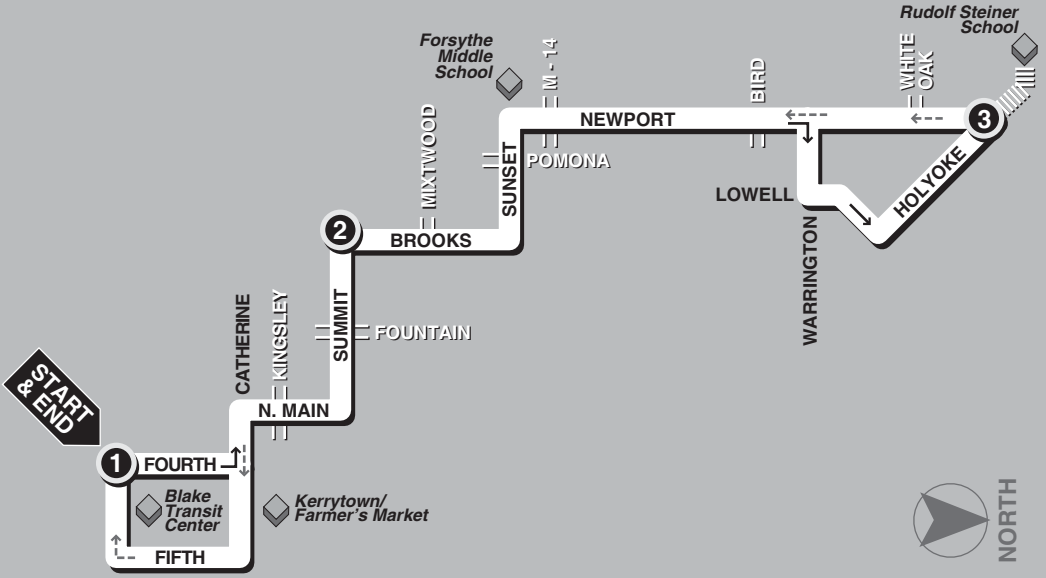

1 BUS STARTS AT Blake Transit Center

2 Bus arrives at Summit & Brooks

3 Bus arrives at

2 Bus arrives at Summit & Brooks

1 BUS ENDS AT

WEEKDAY SCHEDULE

	1	2	3	2	1
A.M.	6:48	6:52	7:00	7:07	7:15
	7:18	7:22	7:30	7:37	7:45
	7:48	7:52	8:00	8:07	8:15
	8:18	8:22	8:30*	8:37	8:45
	8:48	8:52	9:00	9:07	9:15
	9:18	9:22	9:30	9:37	9:45
	10:18	10:22	10:30	10:37	10:45
	11:18	11:22	11:30	11:37	11:45
P.M.	12:18	12:22	12:30	12:37	12:45
	1:18	1:22	1:30	1:37	1:45
	2:18	2:22	2:30	2:37	2:45
	3:18	3:22	3:30	3:37	3:45
	3:48	3:52	4:00	4:07	4:15
	4:18	4:22	4:30	4:37	4:45
	4:48	4:52	5:00	5:07	5:15
	5:18	5:22	5:30	5:37	5:45
	5:48	5:52	6:00	6:07	6:15
	6:18	6:22	6:30	6:37	6:45

*Bus pulls into Rudolf Steiner School upon request at 8:28 a.m. Rider must request this stop directly from driver.

**Bus pulls into Rudolf Steiner School at 3:28 p.m. when school is in session.

No Weekend Service