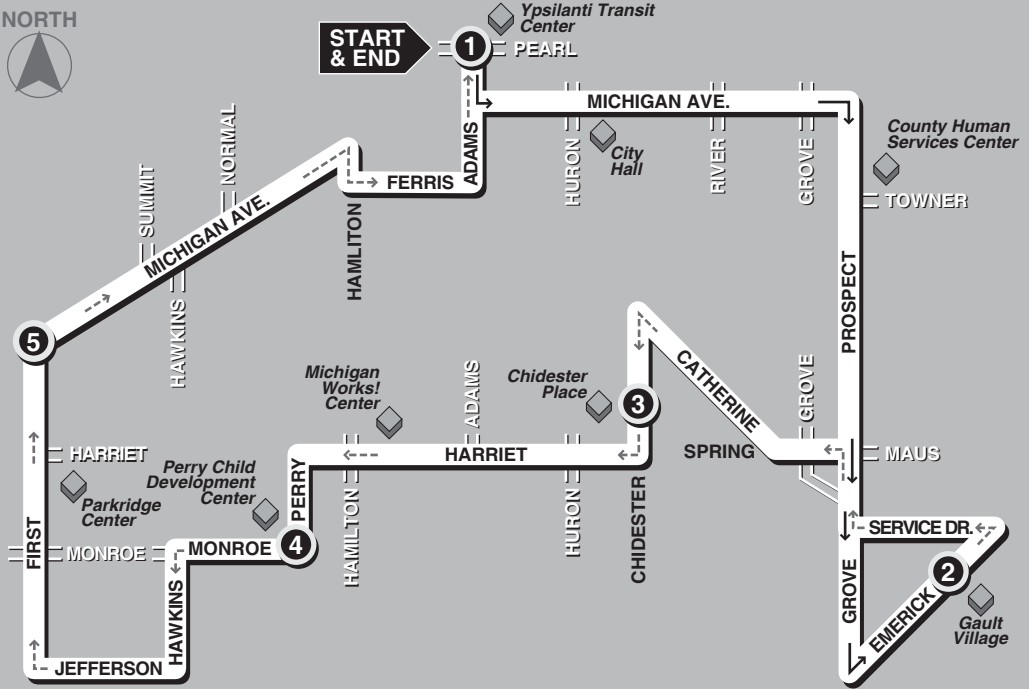

1
BUS STARTS AT
Ypsilanti
Transit Center

2
Bus arrives at
Gault Village

3
Bus arrives at
Chidester
Place

4
Bus arrives at
Perry &
Monroe

5
Bus arrives at
First &
Michigan

1
BUS ENDS AT
Ypsilanti
Transit Center

WEEKDAY SCHEDULE

A.M.	6:00	6:08	6:15	6:18	6:23	6:30
	7:00	7:08	7:15	7:18	7:23	7:30
	8:00	8:08	8:15	8:18	8:23	8:30
	9:00	9:08	9:15	9:18	9:23	9:30
	10:00	10:08	10:15	10:18	10:23	10:30
P.M.	11:00	11:08	11:15	11:18	11:23	11:30
	12:00	12:08	12:15	12:18	12:23	12:30
	1:00	1:08	1:15	1:18	1:23	1:30
	2:00	2:08	2:15	2:18	2:23	2:30
	3:00	3:08	3:15	3:18	3:23	3:30
	4:00	4:08	4:15	4:18	4:23	4:30
	5:00	5:08	5:15	5:18	5:23	5:30
	6:00	6:08	6:15	6:18	6:23	6:30
	7:00	7:08	7:15	7:18	7:23	7:30
	8:00	8:08	8:15	8:18	8:23	8:30
	9:00	9:08	9:15	9:18	9:23	9:30
	10:00	10:08	10:15	10:18	10:23	10:30

SATURDAY SCHEDULE

A.M.	8:00	8:08	8:15	8:18	8:23	8:30
	9:00	9:08	9:15	9:18	9:23	9:30
	10:00	10:08	10:15	10:18	10:23	10:30
	11:00	11:08	11:15	11:18	11:23	11:30
P.M.	12:00	12:08	12:15	12:18	12:23	12:30
	1:00	1:08	1:15	1:18	1:23	1:30
	2:00	2:08	2:15	2:18	2:23	2:30
	3:00	3:08	3:15	3:18	3:23	3:30
	4:00	4:08	4:15	4:18	4:23	4:30
	5:00	5:08	5:15	5:18	5:23	5:30
	6:00	6:08	6:15	6:18	6:23	6:30

No Sunday service