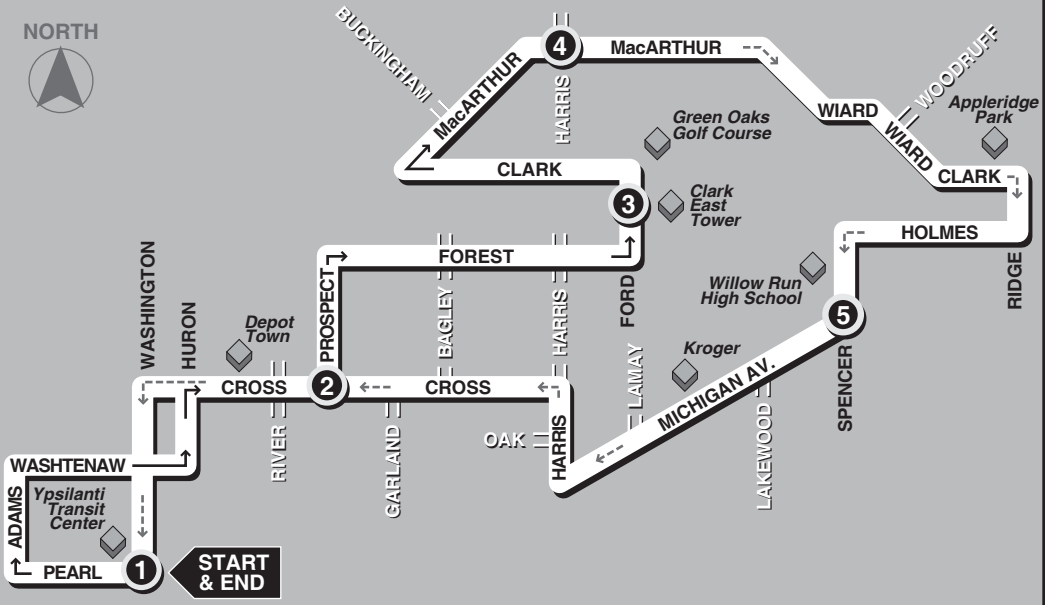

1
BUS STARTS AT
Ypsilanti
Transit Center

2
Bus arrives at
Cross &
Prospect

3
Bus arrives at
Clark East
Tower

4
Bus arrives at
MacArthur
& Harris

5
Bus arrives at
Michigan
& Spencer

2
Bus arrives at
Cross &
Prospect

1
BUS ENDS AT
Ypsilanti
Transit Center

WEEKDAY SCHEDULE

A.M.	—	6:02	6:06	6:11	6:19	6:24	6:30
	6:15	6:22	6:28	6:34	6:44	6:51	7:00
	7:15	7:22	7:28	7:34	7:44	7:51	8:00
	8:15	8:22	8:28	8:34	8:44	8:51	9:00
	9:15	9:22	9:28	9:34	9:44	9:51	10:00
	10:15	10:22	10:28	10:34	10:44	10:51	11:00
	11:15	11:22	11:28	11:34	11:44	11:51	12:00
P.M.	12:15	12:22	12:28	12:34	12:44	12:51	1:00
	1:15	1:22	1:28	1:34	1:44	1:51	2:00
	2:15	2:22	2:28	2:34	2:44	2:51	3:00
	3:15	3:22	3:28	3:34	3:44	3:51	4:00
	4:15	4:22	4:28	4:34	4:44	4:51	5:00
	5:15	5:22	5:28	5:34	5:44	5:51	6:00
	6:15	6:22	6:28	6:34	6:44	6:51	7:00
	7:15	7:22	7:28	7:34	7:44	7:51	8:00
	8:30	8:35	8:39*	8:43	8:50	8:56	9:00
	9:30	9:35	9:39*	9:43	9:50	9:56	10:00

SATURDAY SCHEDULE

A.M.	7:30	7:35	7:39*	7:43	7:50	7:56	8:00
	8:30	8:35	8:39*	8:43	8:50	8:56	9:00
	9:30	9:35	9:39*	9:43	9:50	9:56	10:00
	10:30	10:35	10:39*	10:43	10:50	10:56	11:00
	11:30	11:35	11:39*	11:43	11:50	11:56	12:00
P.M.	12:30	12:35	12:39*	12:43	12:50	12:56	1:00
	1:30	1:35	1:39*	1:43	1:50	1:56	2:00
	2:30	2:35	2:39*	2:43	2:50	2:56	3:00
	3:30	3:35	3:39*	3:43	3:50	3:56	4:00
	4:30	4:35	4:39*	4:43	4:50	4:56	5:00
	5:30	5:35	5:39*	5:43	5:50	5:56	6:00
	6:30	6:35	6:39*	6:43	6:50	6:56	7:00

*Bus does not pull into Clark East Tower.

No Sunday Service