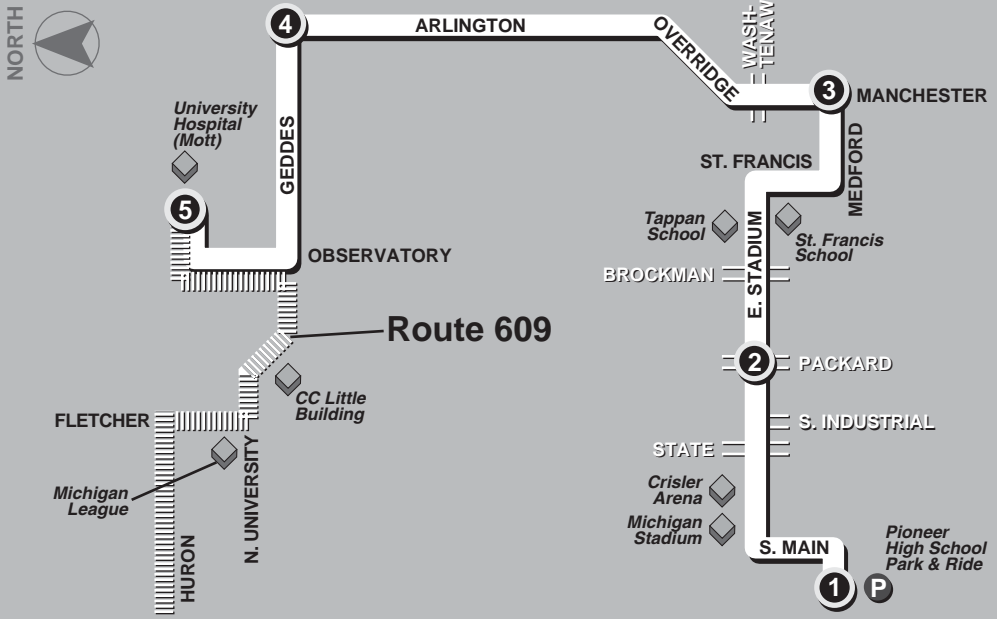

	BUS STARTS AT Pioneer HS Park & Ride P 1	Bus arrives at Stadium & Packard 2	Bus arrives at Medford & Manchester 3	Bus arrives at Geddés & Arlington 4	BUS ENDS AT UM Hospital (Mott) 5
TO UM HOSPITAL - WEEKDAY SCHEDULE					
A.M.	6:36 7:13 7:43	6:40 7:17 7:47	6:45 7:23 7:53	6:49 7:27 7:57	6:53* 7:33* 8:03*
	8:13 8:43	8:17 8:47	8:23 8:53	8:27 8:57	8:33* 9:03*
P.M.	3:22 3:52 4:22 4:52	3:26 3:56 4:26 4:56	3:32 4:02 4:32 5:02	3:36 4:06 4:36 5:06	3:42* 4:12* 4:42* 5:12*
	5:22 5:52	5:26 5:56	5:32 6:02	5:36 —	5:42* —