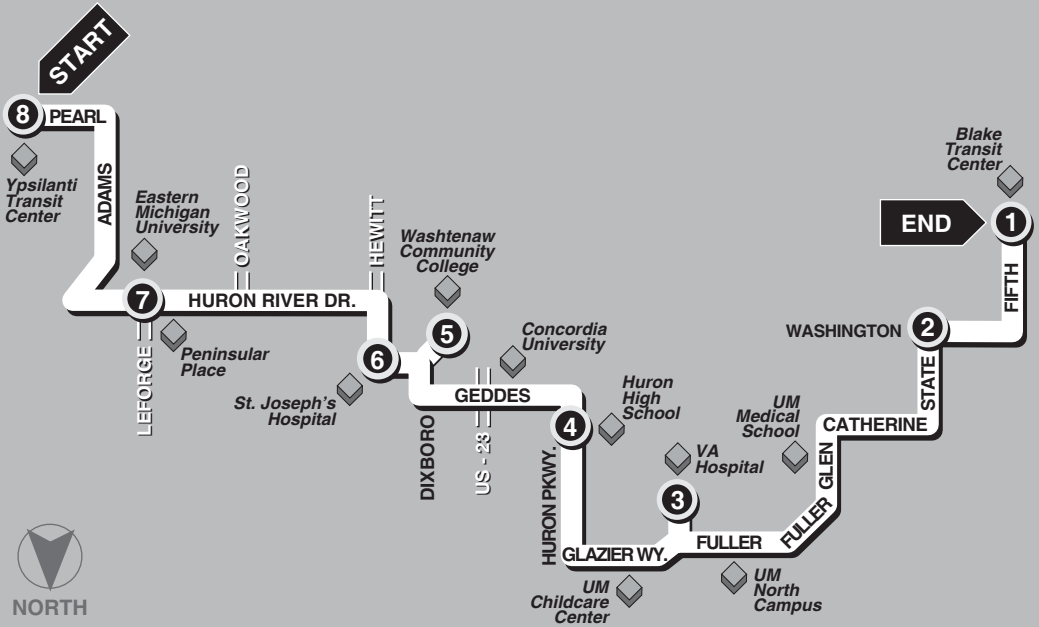

Bus arrives at Huron River Dr. & LeForge (7)

BUS ENDS AT Ypsilanti Transit Center (8)

		WEEKDAY SCHEDULE							
		1	2	3	4	5	6	7	8
A.M.	6:48	6:51	6:58	7:02	7:11	7:14	7:21	7:30	
	7:18	7:21	7:28	7:32	7:41	7:44	7:51	8:00	
	7:48	7:51	7:58	8:02	8:11	8:14	8:21	8:30	
	8:18	8:21	8:28	8:32	8:41	8:44	8:51	9:00	
P.M.	8:48	8:51	8:58	9:02	9:11	9:14	9:21	9:30	
	9:18	9:21	9:28	9:32	9:41	9:44	9:51	10:00	
	9:48	9:51	9:58	10:02	10:11	10:14	10:21	10:30	
	10:18	10:21	10:28	10:32	10:41	10:44	10:51	11:00	
	10:48	10:51	10:58	11:02	11:11	11:14	11:21	11:30	
	11:18	11:21	11:28	11:32	11:41	11:44	11:51	12:00	
	11:48	11:51	11:58	12:02	12:11	12:14	12:21	12:30	
	12:18	12:21	12:28	12:32	12:41	12:44	12:51	1:00	
	12:48	12:51	12:58	1:02	1:11	1:14	1:21	1:30	
	1:18	1:21	1:28	1:32	1:41	1:44	1:51	2:00	
	1:48	1:51	1:58	2:02	2:11	2:14	2:21	2:30	
	2:18	2:21	2:28	2:32	2:41	2:44	2:51	3:00	
	2:48	2:51	2:58	3:02	3:11	3:14	3:21	3:30	
	3:18	3:21	3:28	3:32	3:41	3:44	3:51	4:00	
	3:48	3:51	3:58	4:02	4:11	4:14	4:21	4:30	
	4:18	4:21	4:28	4:32	4:41	4:44	4:51	5:00	
4:48	4:51	4:58	5:02	5:11	5:14	5:21	5:30		
5:18	5:21	5:28	5:32	5:41	5:44	5:51	6:00		
5:48	5:51	5:58	6:02	6:11	6:14	6:21	6:30		
6:18	6:21	6:28	6:32	6:41	6:44	—	—		
6:48	6:51	—Δ	7:00	—	—	—	—		
7:48*	7:51	—Δ	8:00	—	—	—	—		
8:48*	8:51	—Δ	9:00	—	—	—	—		
9:48*	9:51	—Δ	10:00	—	—	—	—		

*Trip operates only during U of M fall & winter semesters. Call 996-0400 for more information.

ΔTrip operates on Fuller Ct. to serve Huron Towers area.

No Weekend Service

8 BUS STARTS AT Ypsilanti Transit Center
7 Bus arrives at Huron River Dr. & LeForge
6 Bus arrives at St. Joseph's Hospital
5 Bus arrives at Washtenaw Comm. College
4 Bus arrives at Huron High School
3 Bus arrives at VA Hospital
2 Bus arrives at State & Washington
1 BUS ENDS AT Blake Transit Center