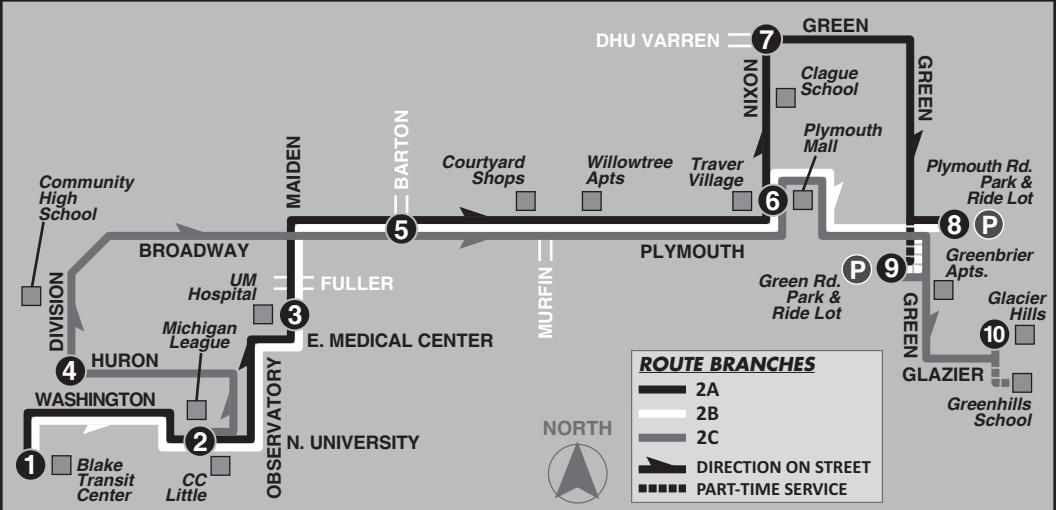

* School trip - operates only when Huron High School is in session on full days.

Schedule continues on next page...

BUS LEAVES
Pierpont
Commons

6

Bus arrives at
Plymouth
Mall

5

Bus arrives at
Dhu Varren
& Omlesaad

4

Bus arrives at
Arrowwood
Hills

3

Bus arrives at
Beakes
& Summit

2

BUS ENDS AT
Blake Transit
Center

1

WEEKDAY SCHEDULE (continued)

** Trip begins at Food Gatherers.

ROUTE BRANCHES

- 2A
- 2B
- 2C
- ▲ DIRECTION ON STREET
- ▬▬▬ PART-TIME SERVICE

Rt. branch	START Blake Transit Center 1	Michigan League 2	UM Hospital (Main) 3	Division & Huron 4	Plymouth & Barton 5	Plymouth Mall 6	Green & Nixon 7	Plymouth Rd. P&R 8	Green Rd. P&R 9	END Glacier Hills 10
------------	---	--------------------------------	--------------------------------------	------------------------------------	-------------------------------------	------------------------------	---------------------------------	------------------------------------	---------------------------------	--------------------------------------