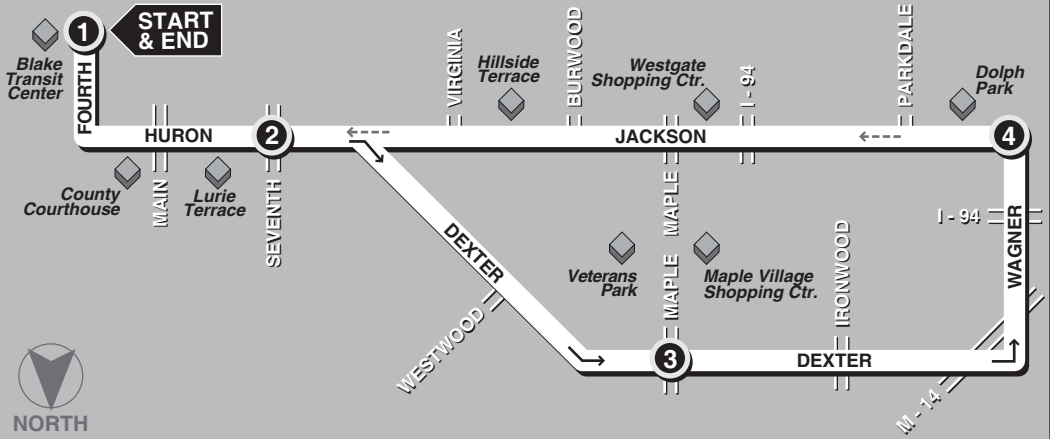

1
BUS STARTS AT
Blake Transit
Center

2
Bus arrives at
Huron
& Seventh

3
Bus arrives at
Maple
& Dexter

4
Bus arrives at
Jackson
& Wagner

2
Bus arrives at
Huron
& Seventh

1
BUS ENDS AT
Blake Transit
Center

WEEKDAY SCHEDULE

	1	2	3	4	2	1
A.M.	—	—	6:25	6:31	6:37	6:45
	6:48	6:52	6:55	7:01*	7:07	7:15
	7:18	7:22	7:25	7:31	7:37	7:45
	7:48	7:52	7:55	8:01	8:07	8:15
	8:18	8:22	8:25	8:31	8:37	8:45
	8:48	8:52	8:55	9:01*	9:07	9:15
	9:18	9:22	9:25	9:31	9:37	9:45
	9:48	9:52	9:55	10:01	10:07	10:15
	10:18	10:22	10:25	10:31	10:37	10:45
	10:48	10:52	10:55	11:01*	11:07	11:15
	11:18	11:22	11:25	11:31	11:37	11:45
	11:48	11:52	11:55	12:01	12:07	12:15
P.M.	12:18	12:22	12:25	12:31	12:37	12:45
	12:48	12:52	12:55	1:01*	1:07	1:15
	1:18	1:22	1:25	1:31	1:37	1:45
	1:48	1:52	1:55	2:01	2:07	2:15
	2:18	2:22	2:25	2:31	2:37	2:45
	2:48	2:52	2:55	3:01	3:07	3:15
	3:18	3:22	3:25	3:31	3:37	3:45
	3:48	3:52	3:55	4:01*	4:07	4:15
	4:18	4:22	4:25	4:31	4:37	4:45
	4:48	4:52	4:55	5:01	5:07	5:15
	5:18	5:22	5:25	5:31	5:37	5:45
	5:48	5:52	5:55	6:01*	6:07	6:15
	6:18	6:22	6:25	6:31	6:37	6:45
	6:48	6:52	6:55	7:01	7:07	7:15
	7:48	7:52	7:55	8:01	8:07	8:15
	8:48	8:52	8:55	9:01	9:07	9:15
	9:48	9:52	9:55	10:01	10:07	10:15

*Western Washtenaw Area Value Express (WAVE) connects with AATA Route 9 buses on these trips for service to Dexter and Chelsea. For more information about WAVE fares and service call: 734-475-9494.

Weekend schedules on next page...