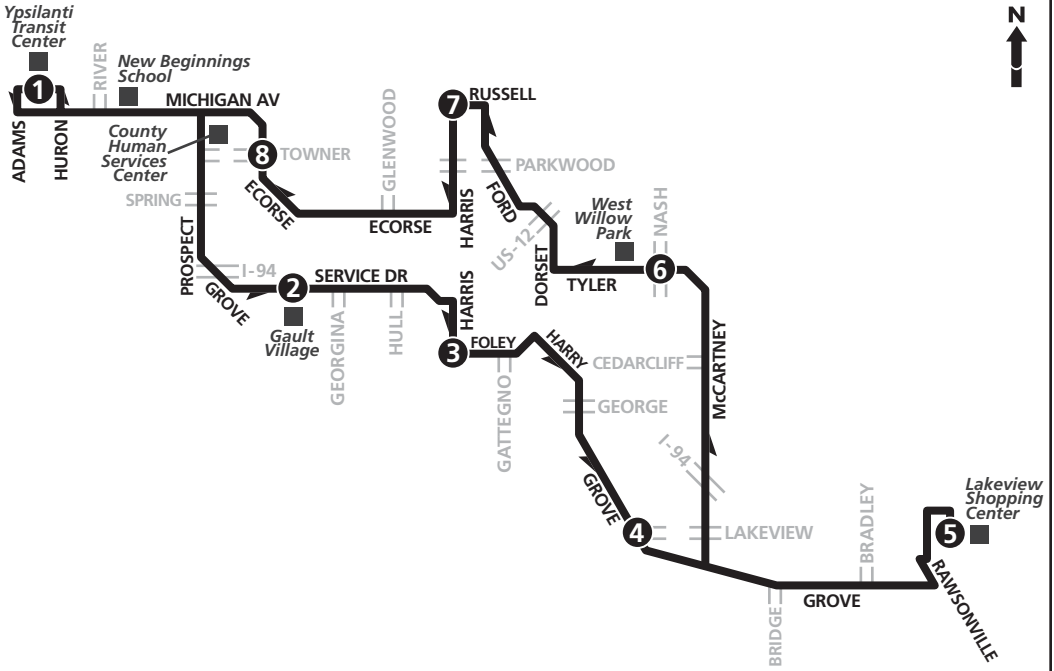

ROUTE 20 YPSILANTI: GROVE - ECORSE

MONDAY - FRIDAY

Ypsilanti Transit Center	Gault Village	Foley & Harris	Lakeview & Grove	Lakewood Center	Tyler & Nash	Harris & Russell	Ecorse & Towner	Ypsilanti Transit Center
1	2	3	4	5	6	7	8	1
START								END
6:30	6:39	6:42	6:46	6:21	6:28	6:33	6:37	6:45
7:30	7:39	7:42	7:46	6:51	6:58	7:03	7:07	7:15
8:30	8:39	8:42	8:46	7:51	7:58	8:03	8:07	8:15
9:30	9:39	9:42	9:46	8:51	8:58	9:03	9:07	9:15
10:30	10:39	10:42	10:46	9:51	9:58	10:03	10:07	10:15
11:30	11:39	11:42	11:46	10:51	10:58	11:03	11:07	11:15
12:30	12:39	12:42	12:46	11:51	11:58	12:03	12:07	12:15
1:30	1:39	1:42	1:46	12:51	12:58	1:03	1:07	1:15
2:30	2:39	2:42	2:46	1:51	1:58	2:03	2:07	2:15
3:30	3:39	3:42	3:46	2:51	2:58	3:03	3:07	3:15
4:30	4:39	4:42	4:46	3:51	3:58	4:03	4:07	4:15
5:30	5:39	5:42	5:46	4:51	4:58	5:03	5:07	5:15
6:30	6:39	6:42	6:46	5:51	5:58	6:03	6:07	6:15
7:30	7:39	7:42	7:46	6:51	6:58	7:03	7:07	7:15
7:30	7:39	7:42	7:46	7:51	7:58	8:03	8:07	8:15

NO SATURDAY OR SUNDAY SERVICE