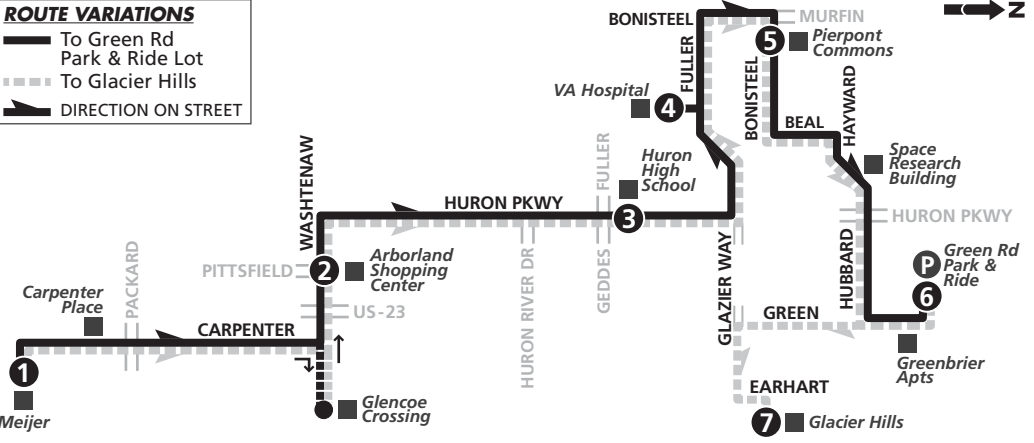

# ROUTE 22 CONNECTOR

## North to Green Rd P&R Lot

### ROUTE VARIATIONS

- To Green Rd Park & Ride Lot
- To Glacier Hills
- DIRECTION ON STREET

### MONDAY - FRIDAY

Meijer (Carpenter Rd)	serve Glencoe Crossing?	Washtenaw & Pittsfield	Huron High School	VA Hospital	Pierpont Commons	Green Rd Park & Ride lot (P)	Glacier Hills
1		2	3	4	5	6	7
<b>START</b>							<b>END</b>
<b>A M</b>							
6:30	yes	6:46	6:55	6:58	7:03	7:10	—
7:00	yes	7:16	7:25	7:28	7:33	7:40	—
7:30	yes	7:46	7:55	7:58	8:03	8:10	—
8:00	yes	8:16	8:25	8:28	8:33	8:40	—
8:30	yes	8:46	8:55	8:58	9:03	9:10	—
9:00	yes	9:16	9:25	9:28	9:33	9:40	—
9:30	yes	9:46	9:55	9:58	10:03	10:10	—
10:00	yes	10:16	10:25	10:28	10:33	10:40	—
10:30	yes	10:46	10:55	10:58	11:03	11:10	—
11:00	yes	11:16	11:25	11:28	11:33	11:40	—
11:30	yes	11:46	11:55	11:58	12:03	12:10	—
<b>P M</b>							
12:00	yes	12:16	12:25	12:28	12:33	12:40	—
12:30	yes	12:46	12:55	12:58	1:03	1:10	—
1:00	yes	1:16	1:25	1:28	1:33	1:40	—
1:30	yes	1:46	1:55	1:58	2:03	2:10	—
2:00	yes	2:16	2:25	2:28	2:33	2:40	—
2:30	yes	2:46	2:55	2:58	3:03	3:10	—
3:00	yes	3:16	3:25	3:28	3:33	3:40	—
3:30	yes	3:46	3:55	3:58	4:03	4:10	—
4:00	yes	4:16	4:25	4:28	4:33	4:40	—
4:30	yes	4:46	4:55	4:58	5:03	5:10	—
5:00	yes	5:16	5:25	5:28	5:33	5:40	—
5:30	yes	5:46	5:55	5:58	6:03	6:10	—
6:00	yes	6:16	6:25	6:28	6:33	6:40	—
6:30	yes	6:40	—	—	—	—	—
7:26	—	7:34	7:42	—	7:45	7:50	—
8:26	—	8:34	8:42	—	8:45	8:50	—
9:26	—	9:34	9:42	—	9:45	9:50	—
10:26	—	10:34	10:42	—	10:45	—	—