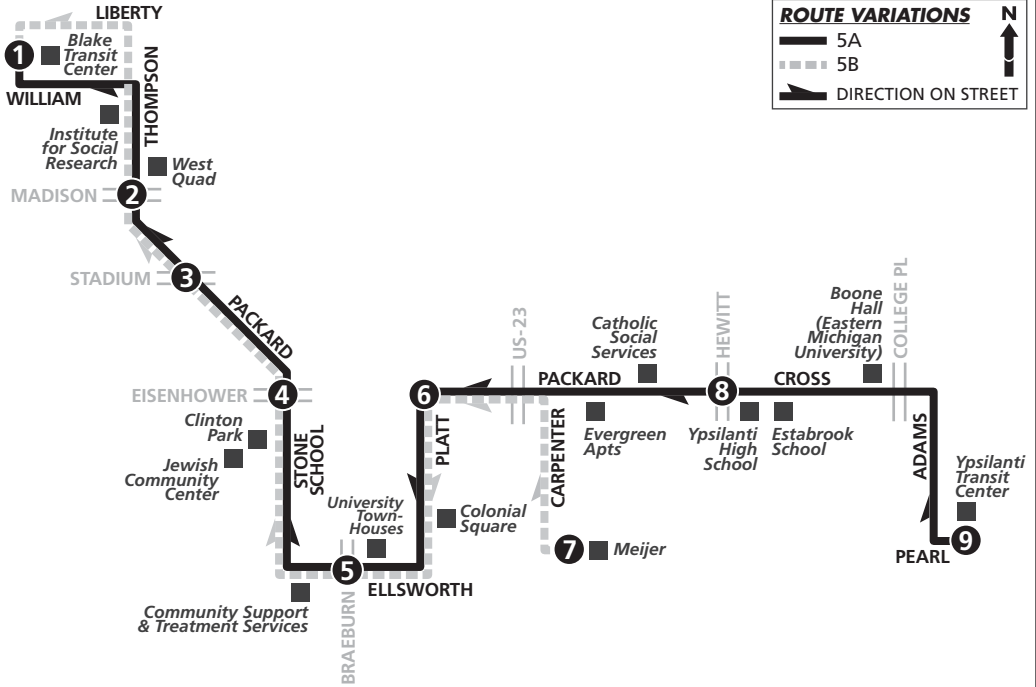

# ROUTE 5 PACKARD

### MONDAY - FRIDAY

Rt variation	Ypsilanti Transit Center	Packard & Hewitt	Meijer (Carpenter Rd)	Packard & Platt	Ellsworth & Braeburn	Stone School & Eisenhower	Packard & Stadium	Thompson & Madison	Blake Transit Center
	9	8	7	6	5	4	3	2	1
	START								END
5B	—	—	6:12	6:17	6:20	6:26	6:30	6:35	6:45
5A	6:30	6:38	—	6:47	6:50	6:56	7:00	7:05	7:15
5B	—	—	6:55	7:02	7:05	7:11	7:15	7:20	7:30
5A	7:00	7:08	—	7:17	7:20	7:26	7:30	7:35	7:45
5B	—	—	7:25	7:32	7:35	7:41	7:45	7:50	8:00
5A	7:30	7:38	—	7:47	7:50	7:56	8:00	8:05	8:15
5B	—	—	7:55	8:02	8:05	8:11	8:15	8:20	8:30
5A	8:00	8:08	—	8:17	8:20	8:26	8:30	8:35	8:45
5B	—	—	8:25	8:32	8:35	8:41	8:45	8:50	9:00
5A	8:30	8:38	—	8:47	8:50	8:56	9:00	9:05	9:15
5B	—	—	8:55	9:02	9:05	9:11	9:15	9:20	9:30
5A	9:00	9:08	—	9:17	9:20	9:26	9:30	9:35	9:45
5B	—	—	9:25	9:32	9:35	9:41	9:45	9:50	10:00
5A	9:30	9:38	—	9:47	9:50	9:56	10:00	10:05	10:15
5B	—	—	9:55	10:02	10:05	10:11	10:15	10:20	10:30
5A	10:00	10:08	—	10:17	10:20	10:26	10:30	10:35	10:45
5B	—	—	10:25	10:32	10:35	10:41	10:45	10:50	11:00
5A	10:30	10:38	—	10:47	10:50	10:56	11:00	11:05	11:15
5B	—	—	10:55	11:02	11:05	11:11	11:15	11:20	11:30
5A	11:00	11:08	—	11:17	11:20	11:26	11:30	11:35	11:45
5B	—	—	11:25	11:32	11:35	11:41	11:45	11:50	12:00
5A	11:30	11:38	—	11:47	11:50	11:56	12:00	12:05	12:15
5B	—	—	11:55	12:02	12:05	12:11	12:15	12:20	12:30
5A	12:00	12:08	—	12:17	12:20	12:26	12:30	12:35	12:45
5B	—	—	12:25	12:32	12:35	12:41	12:45	12:50	1:00
5A	12:30	12:38	—	12:47	12:50	12:56	1:00	1:05	1:15
5B	—	—	12:55	1:02	1:05	1:11	1:15	1:20	1:30
5A	1:00	1:08	—	1:17	1:20	1:26	1:30	1:35	1:45
5B	—	—	1:25	1:32	1:35	1:41	1:45	1:50	2:00
5A	1:30	1:38	—	1:47	1:50	1:56	2:00	2:05	2:15
5B	—	—	1:55	2:02	2:05	2:11	2:15	2:20	2:30