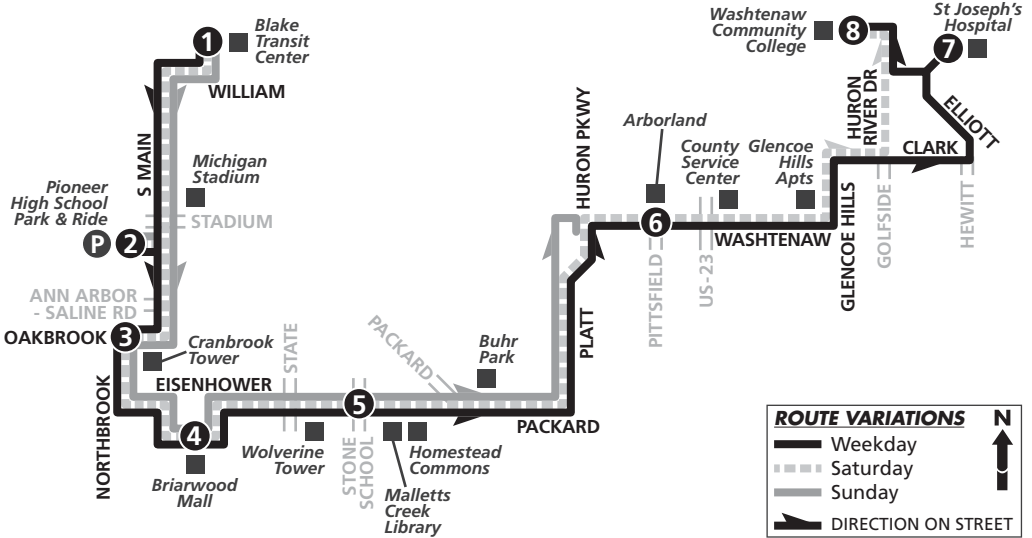

ROUTE 7 S. MAIN - EAST

From Downtown

MONDAY - FRIDAY

	Blake Transit Center	Pioneer Park & Ride lot (P)	Northbrook & Oakbrook	Briarwood Mall	Stone School & Eisenhower	Washtenaw & Pittsfield	St Joseph's Hospital	Washtenaw Community College
	1	2	3	4	5	6	7	8
START								END
A M					6:56	7:04	7:16	7:19
6:48		6:55	6:59	7:05	7:12	7:21	7:36	7:41
7:18		7:25	7:29	7:35	7:42	7:51	8:06	8:11
7:48		7:55	7:59	8:05	8:12	8:21	8:36	8:41
8:18		8:25	8:29	8:35	8:42	8:51	9:06	9:11
8:48		8:55	8:59	9:05	9:12	9:21	9:36	9:41
9:18		9:25	9:29	9:35	9:42	9:51	10:06	10:11
9:48		9:55	9:59	10:05	10:12	10:21	10:36	10:41
10:18		10:25	10:29	10:35	10:42	10:51	11:06	11:11
10:48		10:55	10:59	11:05	11:12	11:21	11:36	11:41
11:18		11:25	11:29	11:35	11:42	11:51	12:06	12:11
11:48		11:55	11:59	12:05	12:12	12:21	12:36	12:41
P M					12:42	12:51	1:06	1:11
12:18		12:25	12:29	12:35	1:12	1:21	1:36	1:41
12:48		12:55	12:59	1:05	1:42	1:51	2:06	2:11
1:18		1:25	1:29	1:35	2:12	2:21	2:36	2:41
1:48		1:55	1:59	2:05	2:42	2:51	3:06	3:11
2:18		2:25	2:29	2:35	3:12	3:21	3:36	3:41
2:48		2:55	2:59	3:05	3:42	3:51	4:06	4:11
3:18		3:25*	3:29	3:35	4:12	4:21	4:36	4:41
3:48		3:55	3:59	4:05	4:42	4:51	5:06	5:11
4:18		4:25	4:29	4:35	5:12	5:21	5:36	5:41
4:48		4:55	4:59	5:05	5:42	5:51	6:06	6:11
5:18		5:25	5:29	5:35	6:12	6:21	6:36	6:41
5:48		5:55	5:59	6:05	6:38	6:46	—	6:58
6:18		6:22	6:26	6:32	7:38	7:46	—	7:58
7:18		7:22	7:26	7:32	8:38	8:46	—	8:58
8:18		8:22	8:26	8:32	9:38	9:46	—	9:58
9:18		9:22	9:26	9:32	—	—	—	—
10:18		10:22	10:26 [□]	—	—	—	—	—
10:48		10:52	—	—	—	—	—	—

^Δ Trip ends at Washtenaw & Huron Pkwy.